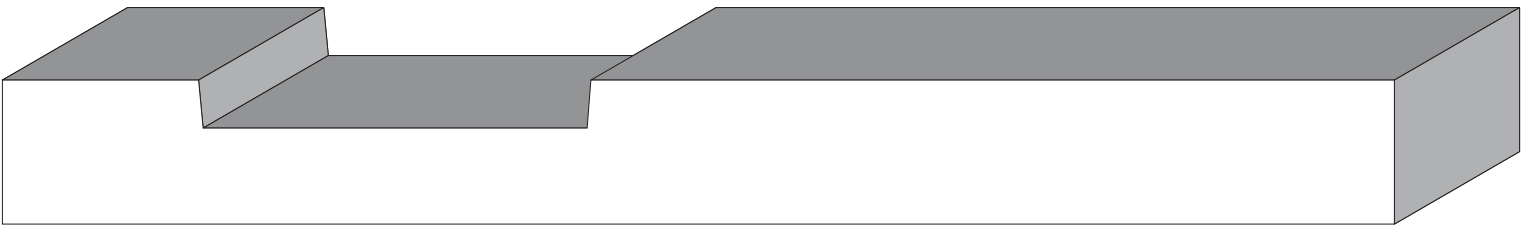

BA 1731
3/4" x 7-1/4"

Profile dimensions can be adjusted, please call for details.