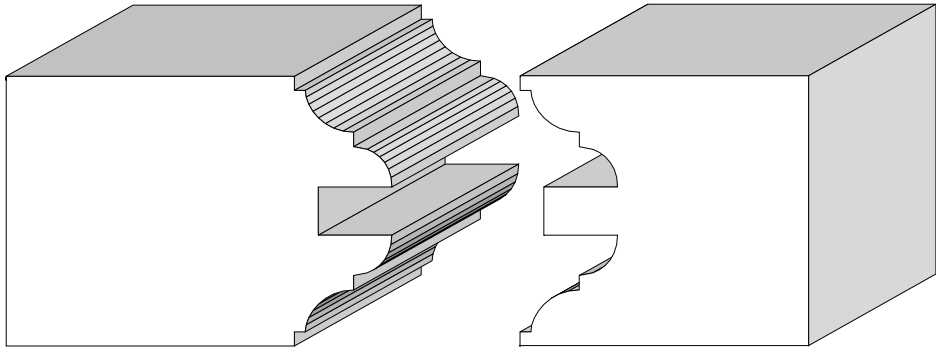

BA 104A & B  
1-3/8"

BA 257A & B  
1-3/4"

BA 332C & D  
1-3/4"

Profile dimensions can be adjusted, please call for details.

Style & Rails

BA 695  
2-1/4" x 2-1/2"

BA 1063A & B 1-3/4"

Profile dimensions can be adjusted, please call for details.

Style & Rails

BA 343A & B 1-3/8"  
BA 1148A & B 1-3/8" (For glass.)

BA 93A&B  
1-13/16"

BA 1064A & B  
1-3/4"

Profile dimensions can be adjusted, please call for details.

Style & Rails

BA 214A & B  
1-3/8"

BA 587A & B  
1-3/8"

BA 479A & B  
1-3/4"

Profile dimensions can be adjusted, please call for details.

Style & Rails

BA 1009A & B  
1-3/4"

BA 1056A & B  
2-5/16"

BA 1065 A & B  
1-3/4"

Profile dimensions can be adjusted, please call for details.