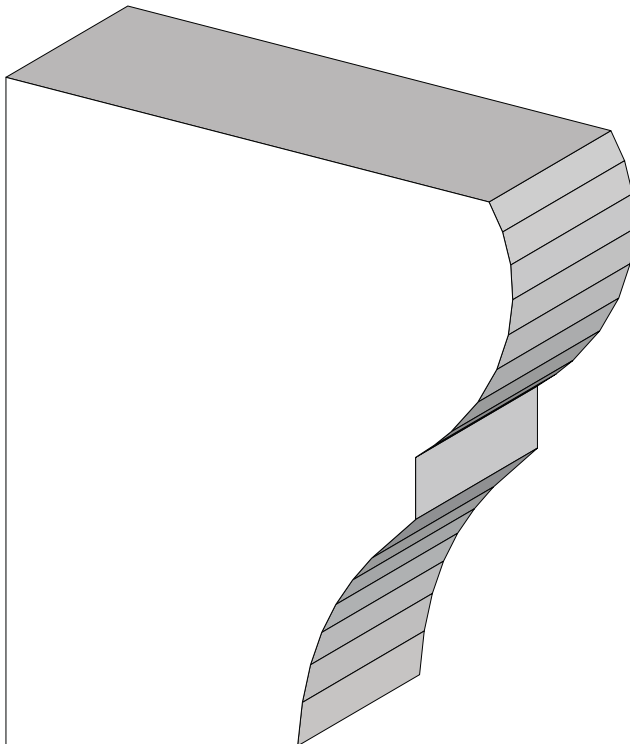

Stool Caps
Sills & Headers

BA 833
1-1/8" x 1-5/16"

BA 1039
Section of window sill.

BA 360
Section of window sill.

BA 1444
5/8" x 1"

BA 783
3/4" x 1-3/4"

Profile dimensions can be adjusted, please call for details.

Stool Caps
Sills & Headers

BA 944
1-1/4" x 4"

BA 945
1" x 1-3/8"

BA 934
1" x 1-1/4"

BA 579 5/8" x 1-5/8"
BA 580 7/8" x 2-3/16"
BA 581 13/16" x 3-11/16"

Profile dimensions can be adjusted, please call for details.

Stool Caps
Sills & Headres

BA 1008
11/16" x 1"

BA 251
1-1/4" x 1-5/8"

BA 590
1-1/8" x 2"

BA 1263
2-1/8" x 2-1/16"

BA 514
1" x 5-1/2"

Profile dimensions can be adjusted, please call for details.

Stool Caps
Sills & Headers

BA 1648
2" x 3-3/4"

Profile dimensions can be adjusted, please call for details.