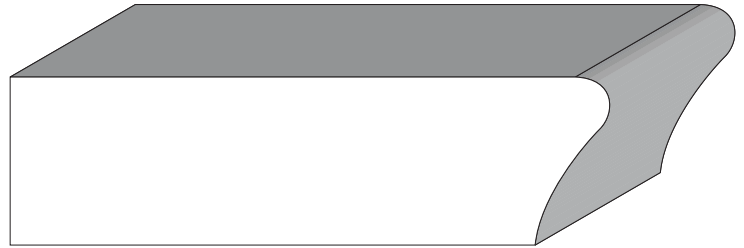

Stool Caps
Sills & Headers

BA 833
1-1/8" x 1-5/16"

BA 1039
Section of window sill.

BA 360
Section of window sill.

BA 1444
5/8" x 1"

BA 783
3/4" x 1-3/4"

Profile dimensions can be adjusted, please call for details.

Stool Caps
Sills & Headres

BA 1008
11/16" x 1"

BA 251
1-1/4" x 1-5/8"

BA 590
1-1/8" x 2"

BA 1263
2-1/8" x 2-1/16"

BA 514
1" x 5-1/2"

Profile dimensions can be adjusted, please call for details.

Stool Caps
Sills & Headers

BA 1625
3/4" x 2-3/16"

BA 1691
1-1/8"

BA 1543
2-1/4" x 3-3/4"

Profile dimensions can be adjusted, please call for details.

Stool Caps
Sills & Headers

BA 1917
7/8" X 1-3/4"

BA 2004
7/8" x 3-1/8"

BA 1646
1-3/4" x 3"

BA 1648
2" x 3-3/4"

Profile dimensions can be adjusted, please call for details.