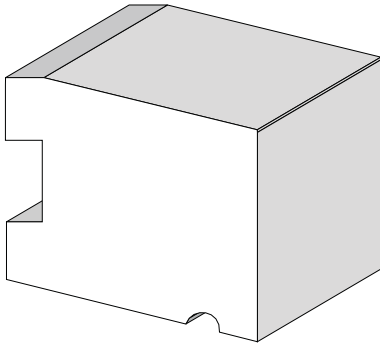

Stool Caps
Sills & Headers

BA 833
1-1/8" x 1-5/16"

BA 1039
Section of window sill.

BA 360
Section of window sill.

BA 1444
5/8" x 1"

BA 783
3/4" x 1-3/4"

Profile dimensions can be adjusted, please call for details.

Stool Caps
Sills & Headers

BA 944
1-1/4" x 4"

BA 945
1" x 1-3/8"

BA 934
1" x 1-1/4"

BA 579 5/8" x 1-5/8"
BA 580 7/8" x 2-3/16"
BA 581 13/16" x 3-11/16"

Profile dimensions can be adjusted, please call for details.

Stool Caps
Sills & Headres

BA 1008
11/16" x 1"

BA 251
1-1/4" x 1-5/8"

BA 590
1-1/8" x 2"

BA 1263
2-1/8" x 2-1/16"

BA 514
1" x 5-1/2"

Profile dimensions can be adjusted, please call for details.

Stool Caps
Sills & Headers