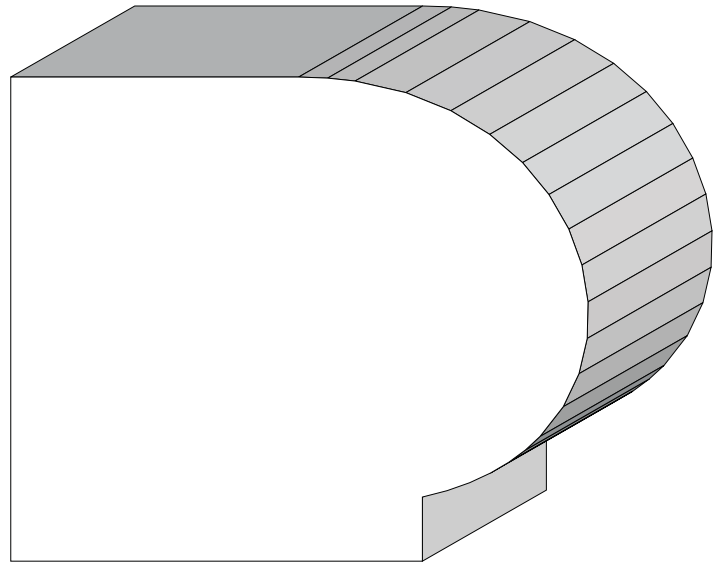

Stool Caps
Sills & Headers

BA 833
1-1/8" x 1-5/16"

BA 1039
Section of window sill.

BA 360
Section of window sill.

BA 1444
5/8" x 1"

BA 783
3/4" x 1-3/4"

Profile dimensions can be adjusted, please call for details.

Stool Caps
Sills & Headers

BA 944
1-1/4" x 4"

BA 945
1" x 1-3/8"

BA 934
1" x 1-1/4"

BA 579 5/8" x 1-5/8"
BA 580 7/8" x 2-3/16"
BA 581 13/16" x 3-11/16"

Profile dimensions can be adjusted, please call for details.

Stool Caps
Sills & Headres

BA 1008
11/16" x 1"

BA 251
1-1/4" x 1-5/8"

BA 590
1-1/8" x 2"

BA 1263
2-1/8" x 2-1/16"

BA 514
1" x 5-1/2"

Profile dimensions can be adjusted, please call for details.

Stool Caps
Sills & Headers

BA 1648
2" x 3-3/4"

Profile dimensions can be adjusted, please call for details.