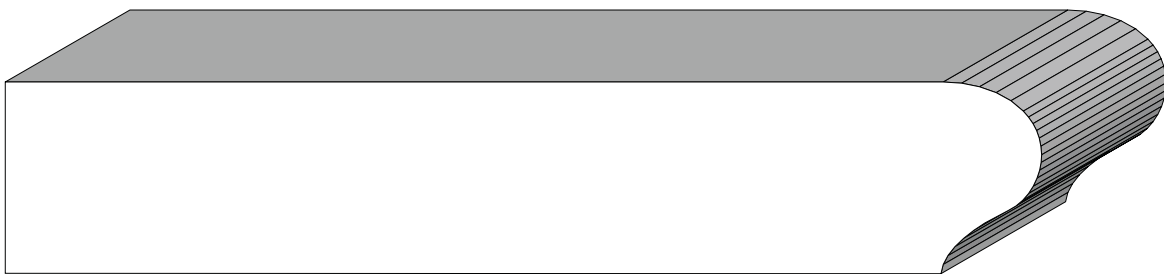

Stool Caps
Sills & Headers

BA 833
1-1/8" x 1-5/16"

BA 1039
Section of window sill.

BA 360
Section of window sill.

BA 1444
5/8" x 1"

BA 783
3/4" x 1-3/4"

Profile dimensions can be adjusted, please call for details.

Stool Caps
Sills & Headers

BA 944
1-1/4" x 4"

BA 945
1" x 1-3/8"

BA 934
1" x 1-1/4"

BA 579 5/8" x 1-5/8"
BA 580 7/8" x 2-3/16"
BA 581 13/16" x 3-11/16"

Profile dimensions can be adjusted, please call for details.

Stool Caps
Sills & Headres

BA 1008
11/16" x 1"

BA 251
1-1/4" x 1-5/8"

BA 590
1-1/8" x 2"

BA 1263
2-1/8" x 2-1/16"

BA 514
1" x 5-1/2"

Profile dimensions can be adjusted, please call for details.

Stool Caps
Sills & Headers

BA 1625
3/4" x 2-3/16"

BA 1691
1-1/8"

BA 1543
2-1/4" x 3-3/4"

Profile dimensions can be adjusted, please call for details.

Stool Caps
Sills & Headers

BA 1917
7/8" X 1-3/4"

BA 2004
7/8" x 3-1/8"

BA 1646
1-3/4" x 3"