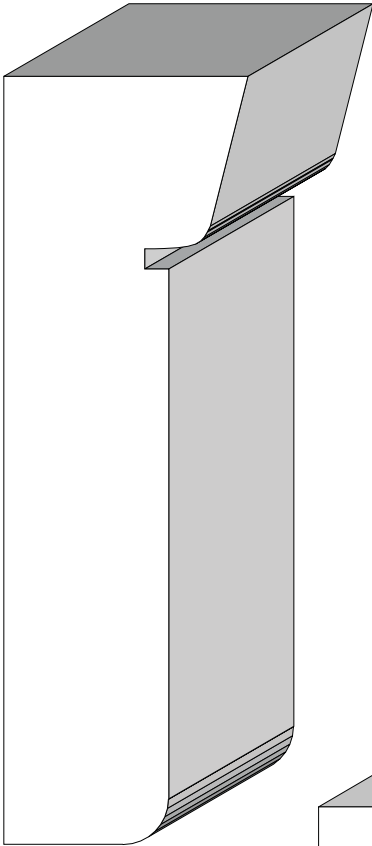

Stool Caps
Sills & Headers

BA 833
1-1/8" x 1-5/16"

BA 1039
Section of window sill.

BA 360
Section of window sill.

BA 1444
5/8" x 1"

BA 783
3/4" x 1-3/4"

Profile dimensions can be adjusted, please call for details.

Stool Caps
Sills & Headers

BA 944
1-1/4" x 4"

BA 945
1" x 1-3/8"

BA 934
1" x 1-1/4"

BA 579 5/8" x 1-5/8"
BA 580 7/8" x 2-3/16"
BA 581 13/16" x 3-11/16"

Profile dimensions can be adjusted, please call for details.

Stool Caps
Sills & Headres

BA 1008
11/16" x 1"

BA 251
1-1/4" x 1-5/8"

BA 590
1-1/8" x 2"

BA 1263
2-1/8" x 2-1/16"

BA 514
1" x 5-1/2"

Profile dimensions can be adjusted, please call for details.

Stool Caps
Sills & Headers

BA 1648
2" x 3-3/4"

Profile dimensions can be adjusted, please call for details.