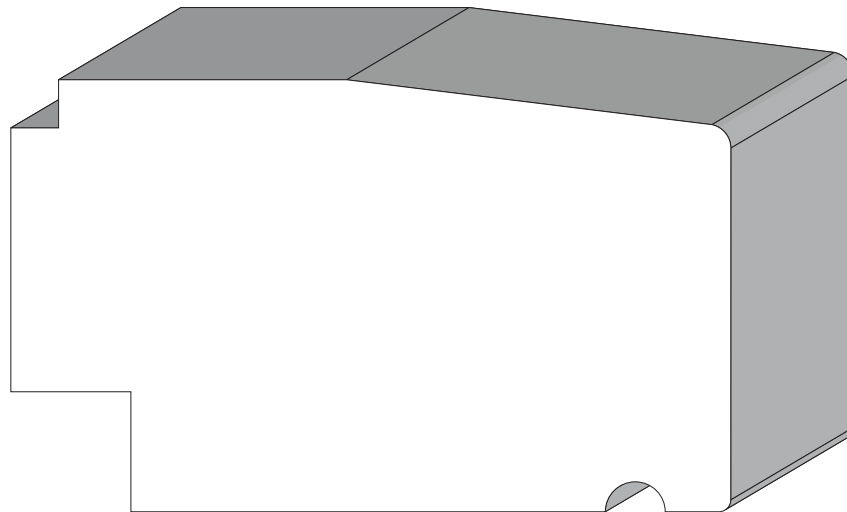

Stool Caps
Sills & Headers

BA 833
1-1/8" x 1-5/16"

BA 1039
Section of window sill.

BA 360
Section of window sill.

BA 1444
5/8" x 1"

BA 783
3/4" x 1-3/4"

Profile dimensions can be adjusted, please call for details.

Stool Caps
Sills & Headers

BA 944
1-1/4" x 4"

BA 945
1" x 1-3/8"

BA 934
1" x 1-1/4"

BA 579 5/8" x 1-5/8"
BA 580 7/8" x 2-3/16"
BA 581 13/16" x 3-11/16"

Profile dimensions can be adjusted, please call for details.

Stool Caps
Sills & Headres

BA 1008
11/16" x 1"

BA 251
1-1/4" x 1-5/8"

BA 590
1-1/8" x 2"

BA 1263
2-1/8" x 2-1/16"

BA 514
1" x 5-1/2"

Profile dimensions can be adjusted, please call for details.

Stool Caps
Sills & Headers

BA 1625
3/4" x 2-3/16"

BA 1691
1-1/8"

BA 1543
2-1/4" x 3-3/4"

Profile dimensions can be adjusted, please call for details.

Stool Caps
Sills & Headers

BA 1917
7/8" X 1-3/4"

BA 2004
7/8" x 3-1/8"

BA 1646
1-3/4" x 3"