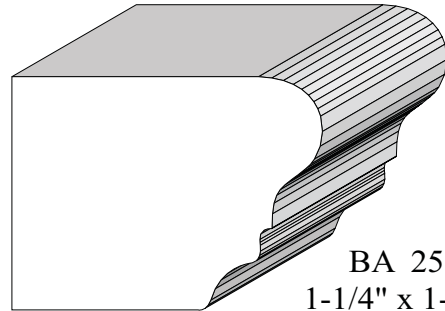

Stool Caps
Sills & Headers

BA 833
1-1/8" x 1-5/16"

BA 1039
Section of window sill.

BA 360
Section of window sill.

BA 1444
5/8" x 1"

BA 783
3/4" x 1-3/4"

Profile dimensions can be adjusted, please call for details.

Stool Caps
Sills & Headers

BA 944
1-1/4" x 4"

BA 945
1" x 1-3/8"

BA 934
1" x 1-1/4"

BA 579 5/8" x 1-5/8"
BA 580 7/8" x 2-3/16"
BA 581 13/16" x 3-11/16"

Profile dimensions can be adjusted, please call for details.

Stool Caps
Sills & Headres

BA 1008
11/16" x 1"

BA 251
1-1/4" x 1-5/8"

BA 590
1-1/8" x 2"

BA 1263
2-1/8" x 2-1/16"

BA 514
1" x 5-1/2"

Profile dimensions can be adjusted, please call for details.

Stool Caps
Sills & Headers