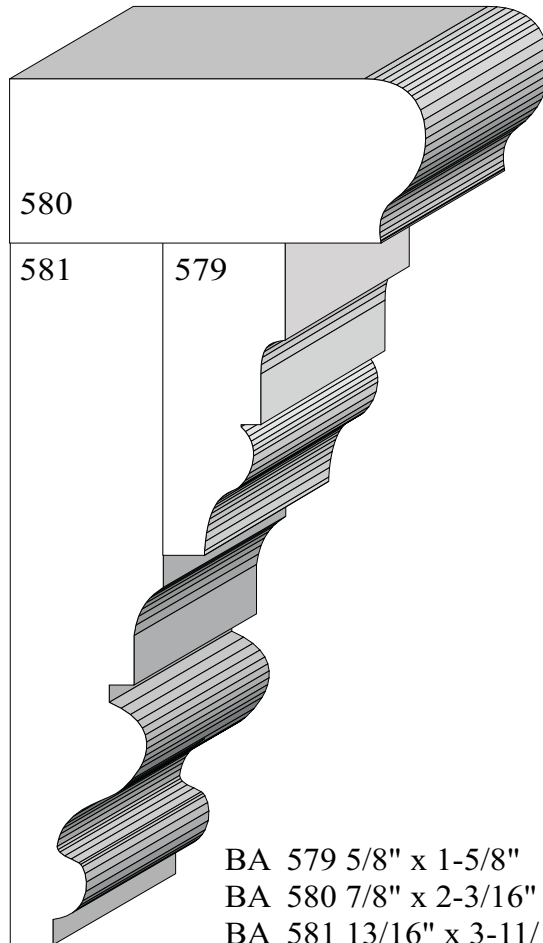

Stool Caps
Sills & Headers

BA 833
1-1/8" x 1-5/16"

BA 1039
Section of window sill.

BA 360
Section of window sill.

BA 1444
5/8" x 1"

BA 783
3/4" x 1-3/4"

Profile dimensions can be adjusted, please call for details.

Stool Caps
Sills & Headers

BA 944
1-1/4" x 4"

BA 945
1" x 1-3/8"

BA 934
1" x 1-1/4"

BA 579 5/8" x 1-5/8"
BA 580 7/8" x 2-3/16"
BA 581 13/16" x 3-11/16"

Profile dimensions can be adjusted, please call for details.

Stool Caps
Sills & Headres

BA 1008
11/16" x 1"

BA 251
1-1/4" x 1-5/8"

BA 590
1-1/8" x 2"

BA 1263
2-1/8" x 2-1/16"

BA 514
1" x 5-1/2"

Profile dimensions can be adjusted, please call for details.

Stool Caps
Sills & Headers

BA 1648
2" x 3-3/4"

Profile dimensions can be adjusted, please call for details.