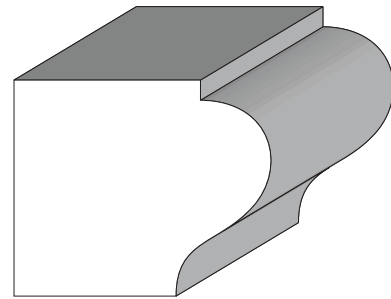

Stool Caps
Sills & Headers

BA 833
1-1/8" x 1-5/16"

BA 1039
Section of window sill.

BA 360
Section of window sill.

BA 1444
5/8" x 1"

BA 783
3/4" x 1-3/4"

Profile dimensions can be adjusted, please call for details.

Stool Caps
Sills & Headers

BA 944
1-1/4" x 4"

BA 945
1" x 1-3/8"

BA 934
1" x 1-1/4"

BA 579 5/8" x 1-5/8"
BA 580 7/8" x 2-3/16"
BA 581 13/16" x 3-11/16"

Profile dimensions can be adjusted, please call for details.

Stool Caps
Sills & Headres

BA 1008
11/16" x 1"

BA 251
1-1/4" x 1-5/8"

BA 590
1-1/8" x 2"

BA 1263
2-1/8" x 2-1/16"

BA 514
1" x 5-1/2"

Profile dimensions can be adjusted, please call for details.

Stool Caps
Sills & Headers

BA 1625
3/4" x 2-3/16"

BA 1691
1-1/8"

BA 1543
2-1/4" x 3-3/4"

Profile dimensions can be adjusted, please call for details.

Stool Caps
Sills & Headers

BA 1917
7/8" X 1-3/4"

BA 2004
7/8" x 3-1/8"

BA 1646
1-3/4" x 3"