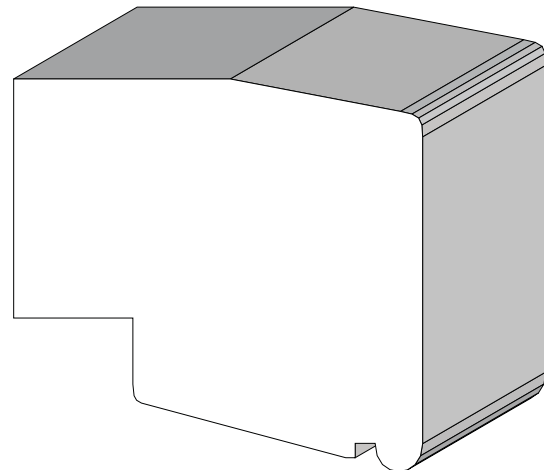

Stool Caps
Sills & Headers

BA 833
1-1/8" x 1-5/16"

BA 1039
Section of window sill.

BA 360
Section of window sill.

BA 1444
5/8" x 1"

BA 783
3/4" x 1-3/4"

Profile dimensions can be adjusted, please call for details.

Stool Caps
Sills & Headers

BA 944
1-1/4" x 4"

BA 945
1" x 1-3/8"

BA 934
1" x 1-1/4"

BA 579 5/8" x 1-5/8"
BA 580 7/8" x 2-3/16"
BA 581 13/16" x 3-11/16"

Profile dimensions can be adjusted, please call for details.

Stool Caps
Sills & Headres

BA 1008
11/16" x 1"

BA 251
1-1/4" x 1-5/8"

BA 590
1-1/8" x 2"

BA 1263
2-1/8" x 2-1/16"

BA 514
1" x 5-1/2"

Profile dimensions can be adjusted, please call for details.

Stool Caps
Sills & Headers

BA 1625
3/4" x 2-3/16"

BA 1691
1-1/8"

BA 1543
2-1/4" x 3-3/4"

Profile dimensions can be adjusted, please call for details.

Stool Caps
Sills & Headers

BA 1917
7/8" X 1-3/4"

BA 2004
7/8" x 3-1/8"

BA 1646
1-3/4" x 3"