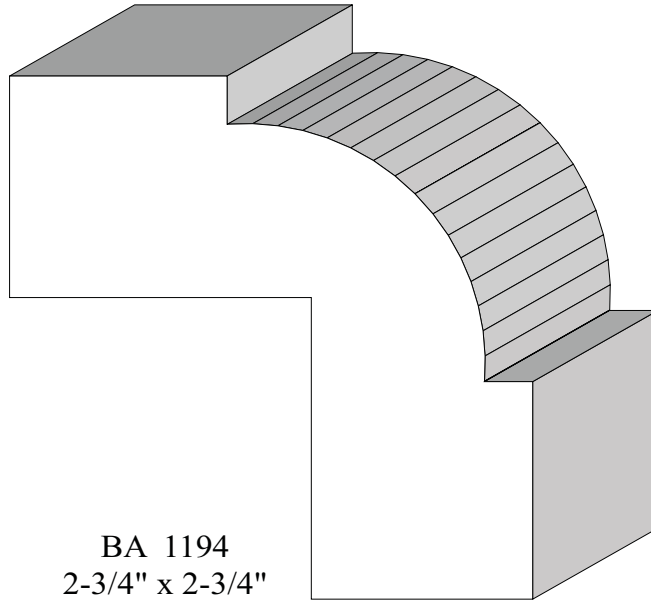

Outside Corners

BA 1194
2-3/4" x 2-3/4"

BA 339A & B
1-13/16" x 5"

Profile dimensions can be adjusted, please call for details.