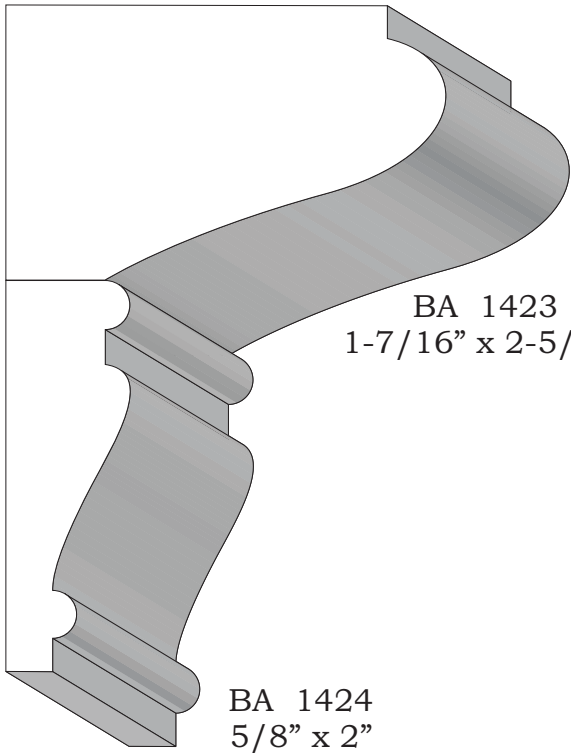

Mantel

269
15/16" x 4-9/16"

BA 883
2-1/2" x 5-3/4"

Profile dimensions can be adjusted, please call for details.

Mantel

BA 1753
1-3/4" x 5-3/16"

BA 1298
1-3/4" x 3-1/2"

BA 1299
2-1/8" x 3-1/2"

Profile dimensions can be adjusted, please call for details.

Mantel

BA 1423
1-7/16" x 2-5/16"

BA 1424
5/8" x 2"

BA 1428
1-3/4" x 4-7/8"

Profile dimensions can be adjusted, please call for details.

Mantel

BA 1466
1-3/4"

BA 1460
1-5/8" x 3-13/16"

Profile dimensions can be adjusted, please call for details.