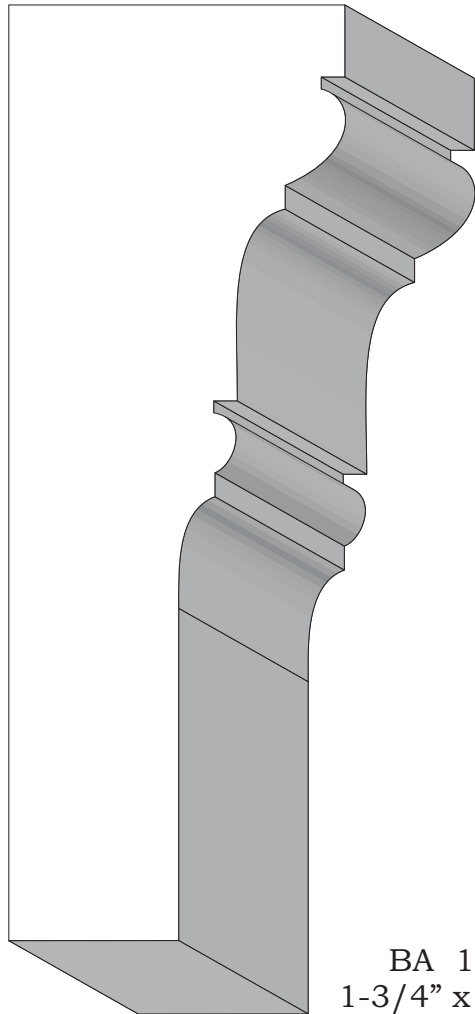

Mantel

269
15/16" x 4-9/16"

BA 883
2-1/2" x 5-3/4"

Profile dimensions can be adjusted, please call for details.

Mantel

BA 1753
1-3/4" x 5-3/16"

BA 1298
1-3/4" x 3-1/2"

BA 1299
2-1/8" x 3-1/2"

Profile dimensions can be adjusted, please call for details.

Mantel

BA 1423
1-7/16" x 2-5/16"

BA 1424
5/8" x 2"

BA 1428
1-3/4" x 4-7/8"

Profile dimensions can be adjusted, please call for details.

Mantel

BA 1466
1-3/4"

BA 1460
1-5/8" x 3-13/16"

Profile dimensions can be adjusted, please call for details.