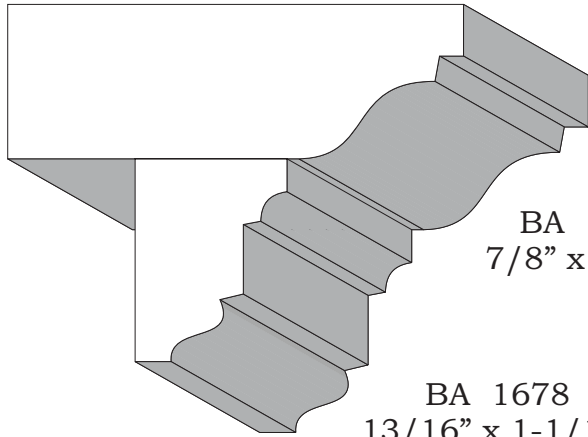

Crowns

Profile dimensions can be adjusted, please call for details.

Crowns

BA 1633
3/4" x 4-1/8"

Profile dimensions can be adjusted, please call for details.

Crowns

BA 1632
9/16" x 1-3/4"

BA 1653
7/8" x 1-7/16"

BA 1677
7/8" x 2-3/8"

BA 1678
13/16" x 1-1/16"

Profile dimensions can be adjusted, please call for details.