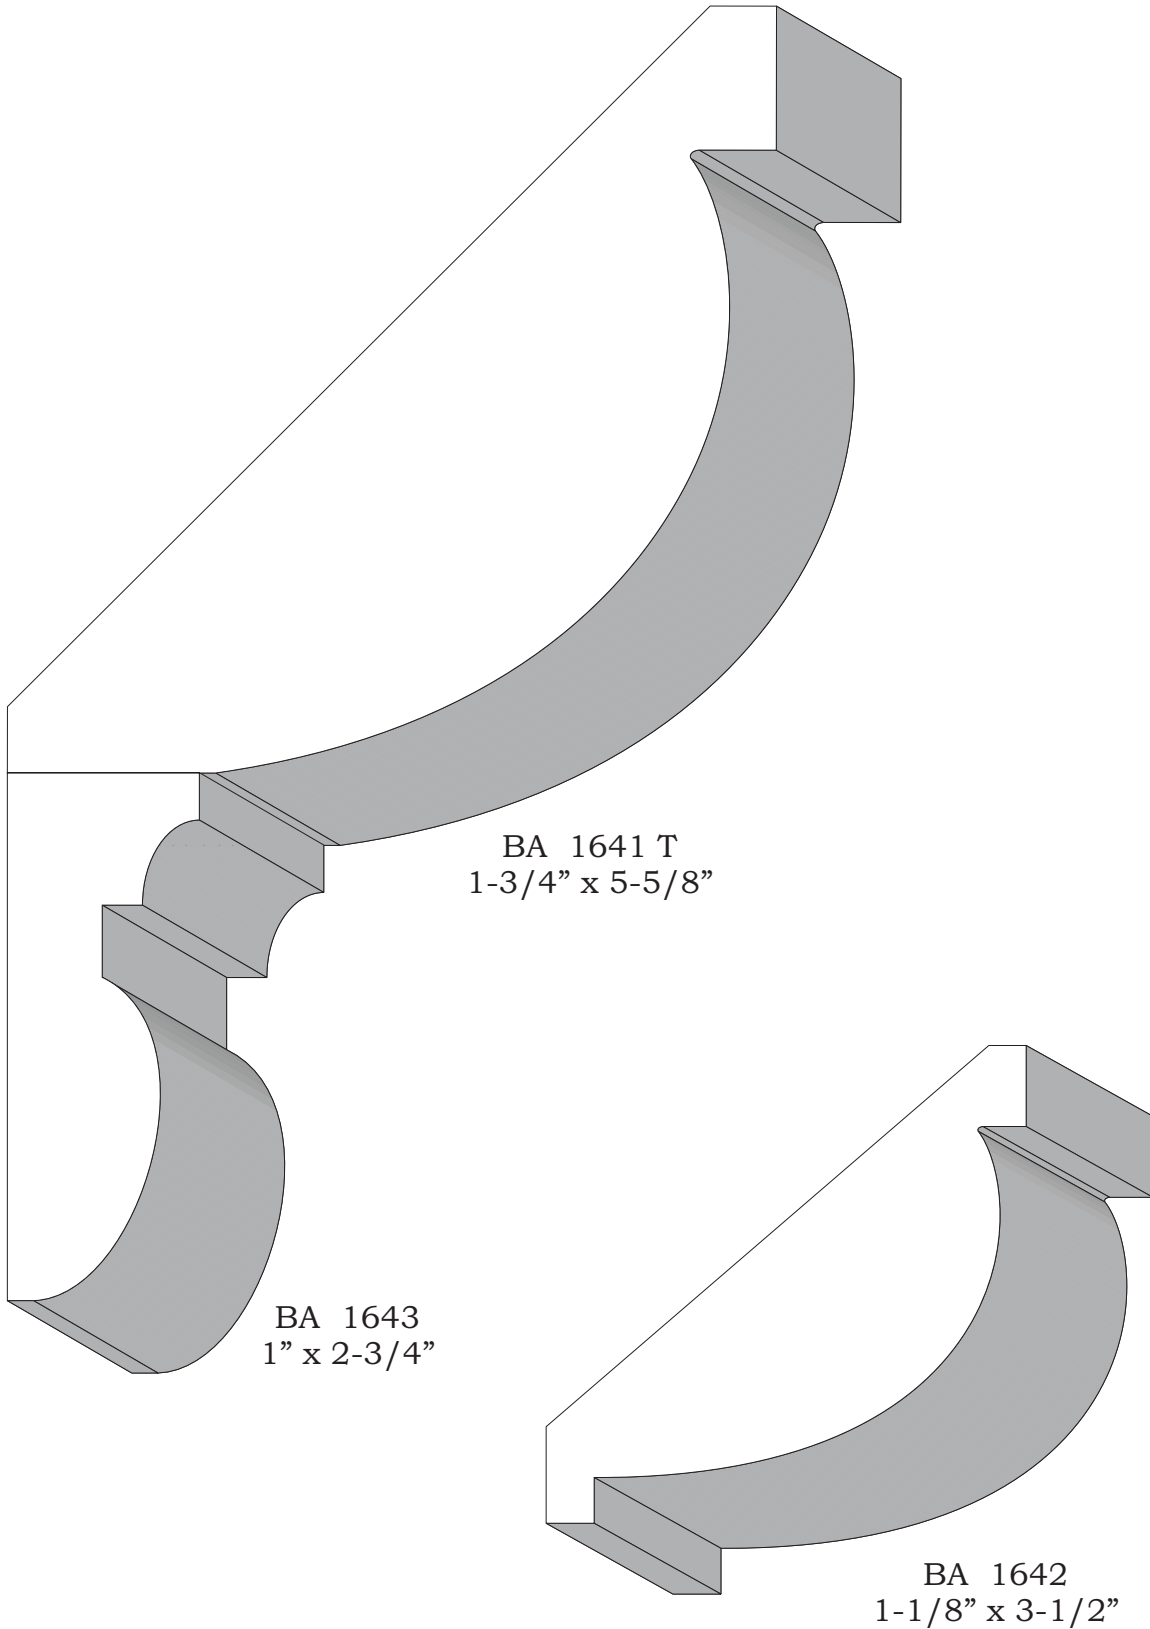

Crowns

Profile dimensions can be adjusted, please call for details.

Crowns

BA 1633
3/4" x 4-1/8"

Profile dimensions can be adjusted, please call for details.

Crowns

BA 1632
9/16" x 1-3/4"

BA 1653
7/8" x 1-7/16"

BA 1677
7/8" x 2-3/8"

BA 1678
13/16" x 1-1/16"

Profile dimensions can be adjusted, please call for details.