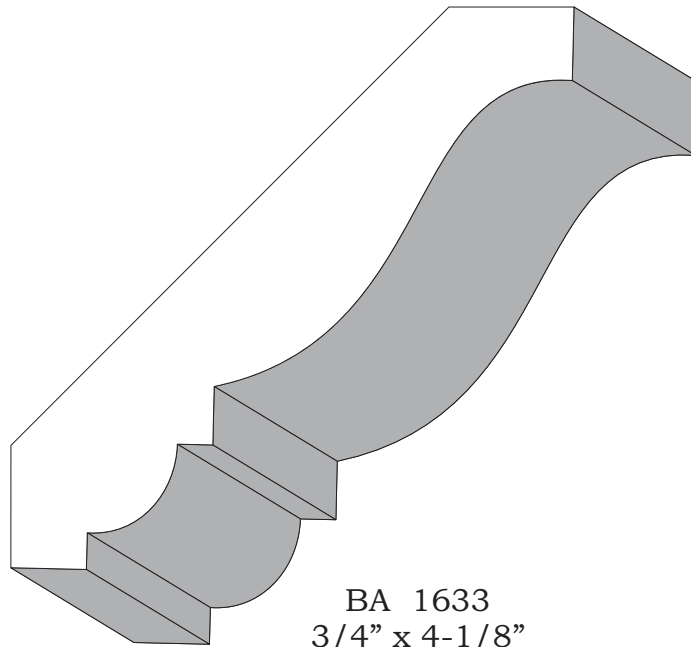

Crowns

Profile dimensions can be adjusted, please call for details.

Crowns

BA 1633
3/4" x 4-1/8"

Profile dimensions can be adjusted, please call for details.

Crowns

BA 1632
9/16" x 1-3/4"

BA 1653
7/8" x 1-7/16"

BA 1677
7/8" x 2-3/8"

BA 1678
13/16" x 1-1/16"

Profile dimensions can be adjusted, please call for details.