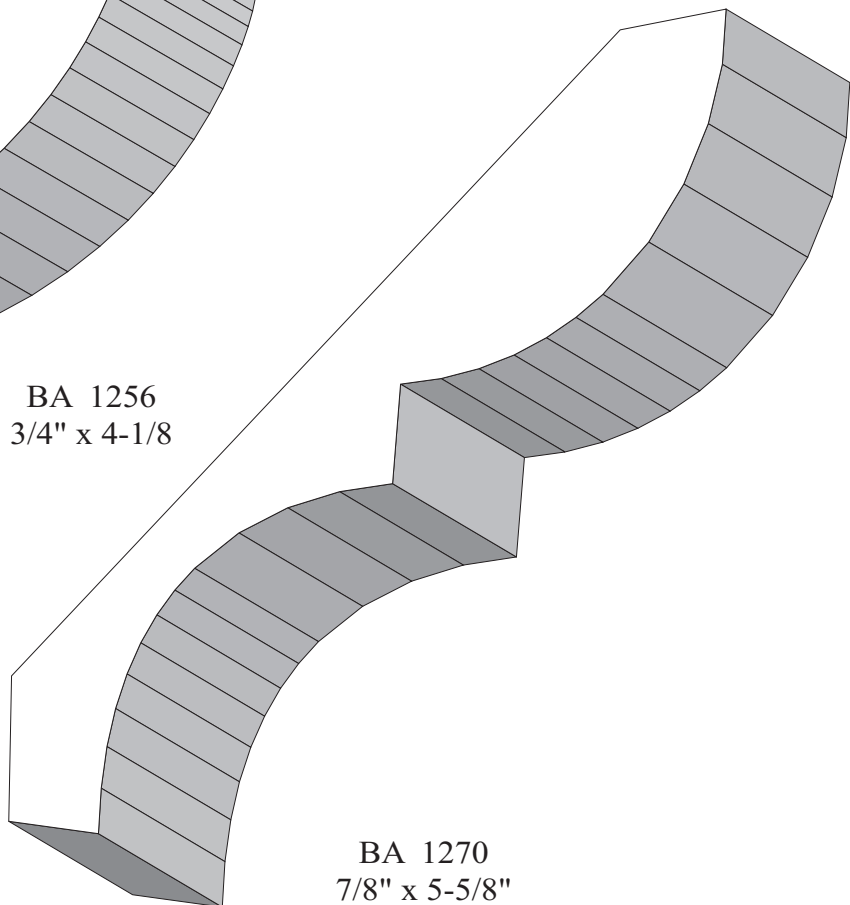

Crown

BA 1225  
1/2" x 2-1/16"

BA 1224  
3/4" x 2-9/16"

BA 1241  
1-1/2" x 5-7/16"

BA 1242  
1-3/8" x 2-1/16"

Profile dimensions can be adjusted, please call for details.

Crowns

BA 1274  
3/4" x 2-3/4"

BA 1251  
3/4" x 3-5/8"

BA 1256  
3/4" x 4-1/8"

BA 1270  
7/8" x 5-5/8"

Profile dimensions can be adjusted, please call for details.

Crown

BA 1327  
1-7/16" x 5-1/8"

BA 1321  
7/8" x 5-9/16"

Profile dimensions can be adjusted, please call for details.

Crown

BA 1306  
5/8" x 2-5/8"

BA 1328  
3/4" x 3-3/8"

BA 1318  
3/4" x 3-7/8"

BA 1324  
3/4" x 5-3/16"

Profile dimensions can be adjusted, please call for details.

Crowns

BA 1291  
3/4" x 1-3/16"

BA 1615  
15/16" x 3-1/2"

BA 1603  
13/16" x 4-3/4"

Profile dimensions can be adjusted, please call for details.