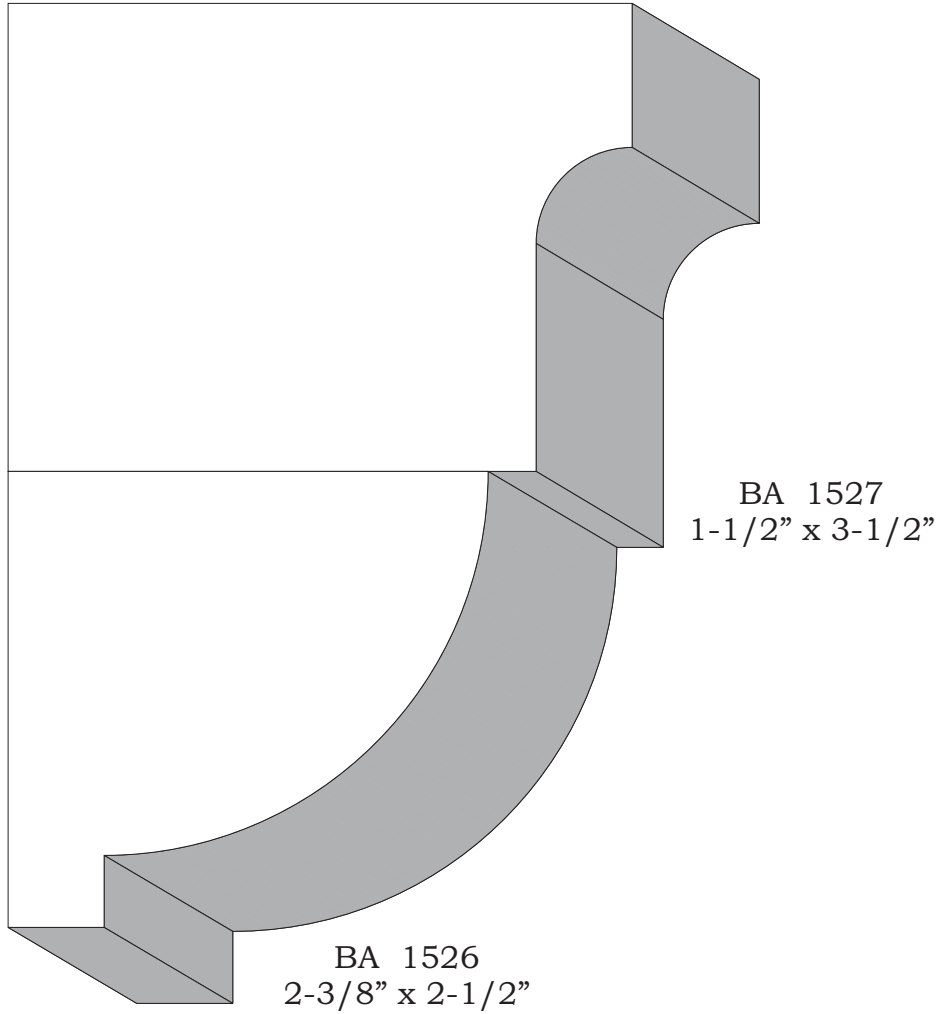

Crowns

BA 1462  
1-1/2" x 2-3/4"

BA 1546  
7/8" x 2-13/16"

BA 1437  
7/8" x 2-1/2"

BA 1438  
2-7/16" x 3"

Profile dimensions can be adjusted, please call for details.

Crowns

Profile dimensions can be adjusted, please call for details.

Crowns

BA 1532  
1" x 4-1/4"

BA 1549  
1-9/16" x 7-1/2"

Profile dimensions can be adjusted, please call for details.

Crowns

BA 1529  
1" x 3-5/8"

BA 1524  
1-1/2" x 6-9/16"

Profile dimensions can be adjusted, please call for details.

Crowns

Profile dimensions can be adjusted, please call for details.

Crowns

BA 1496  
7/8" x 1-5/8"

BA 1557  
1-3/8" x 2-9/16"

BA 1494  
2" x 3-1/16"

BA 1520  
2" x 4"

Profile dimensions can be adjusted, please call for details.

BA 1615  
15/16" x 3-1/2"

BA 1603  
13/16" x 4-3/4"

Profile dimensions can be adjusted, please call for details.