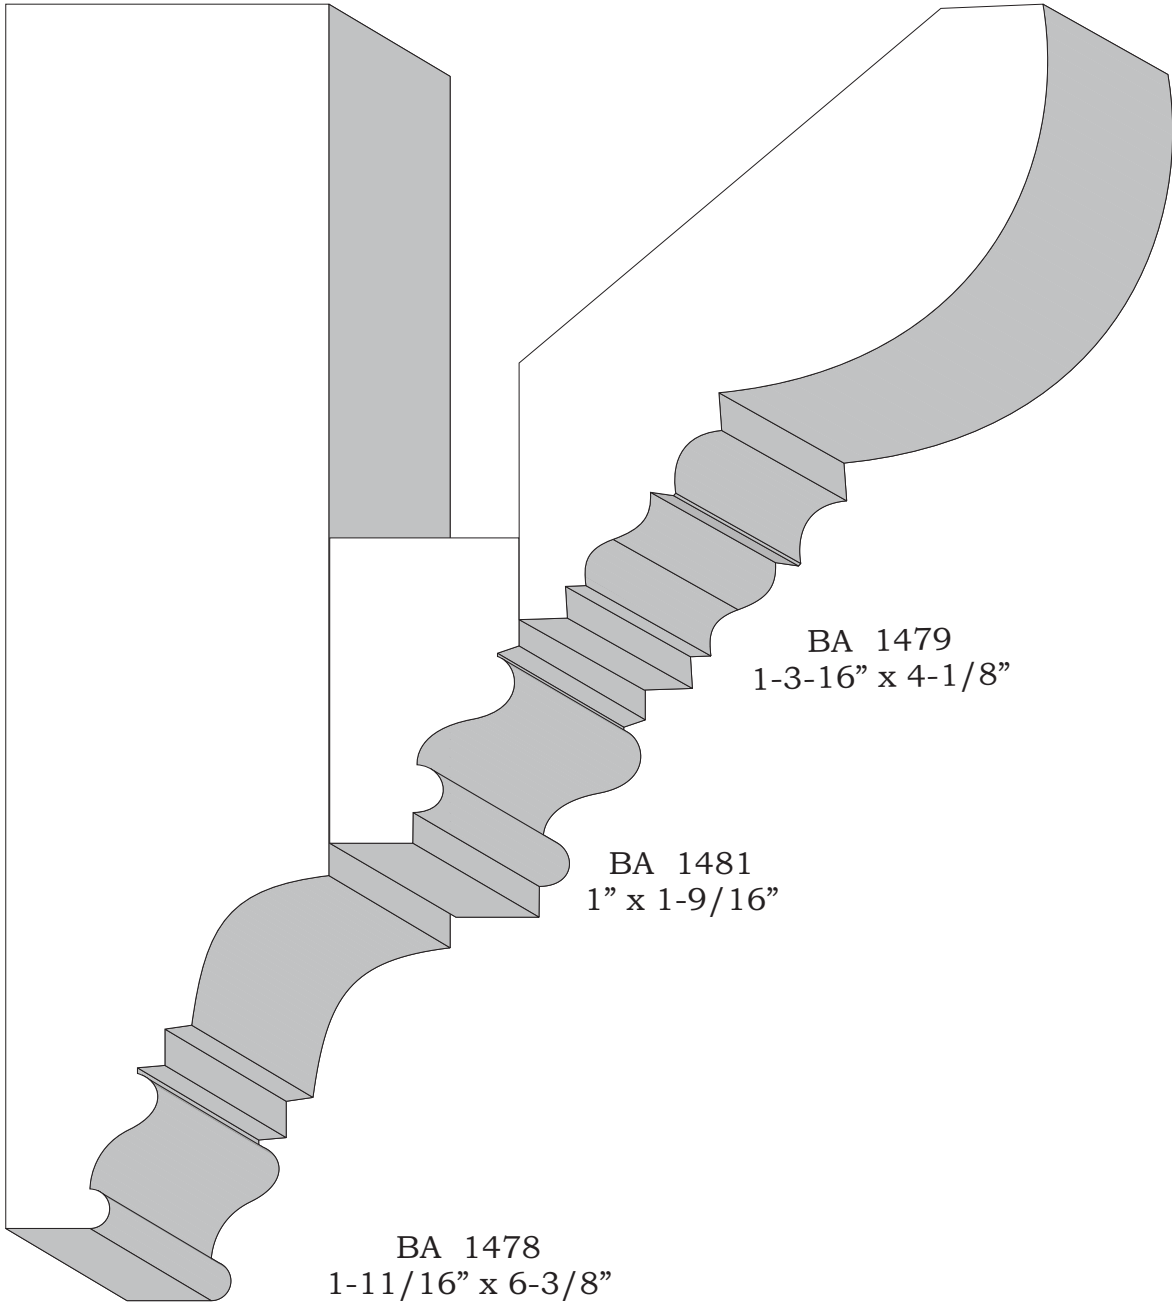

Crown

Profile dimensions can be adjusted, please call for details.

Crowns

BA 1443  
7/8" x 4-3/4"

BA 1461  
11/16" x 5-1/2"

BA 1451  
1-1/16" X 5-3/4"

Profile dimensions can be adjusted, please call for details.

Crowns

BA 1462  
1-1/2" x 2-3/4"

BA 1546  
7/8" x 2-13/16"

BA 1437  
7/8" x 2-1/2"

BA 1438  
2-7/16" x 3"

Profile dimensions can be adjusted, please call for details.

Crowns

Profile dimensions can be adjusted, please call for details.

Crowns

BA 1532  
1" x 4-1/4"

BA 1549  
1-9/16" x 7-1/2"

Profile dimensions can be adjusted, please call for details.

Crowns

BA 1529  
1" x 3-5/8"

BA 1524  
1-1/2" x 6-9/16"

Profile dimensions can be adjusted, please call for details.

Crowns

Profile dimensions can be adjusted, please call for details.

Crowns

BA 1496  
7/8" x 1-5/8"

BA 1557  
1-3/8" x 2-9/16"

BA 1494  
2" x 3-1/16"

BA 1520  
2" x 4"

Profile dimensions can be adjusted, please call for details.