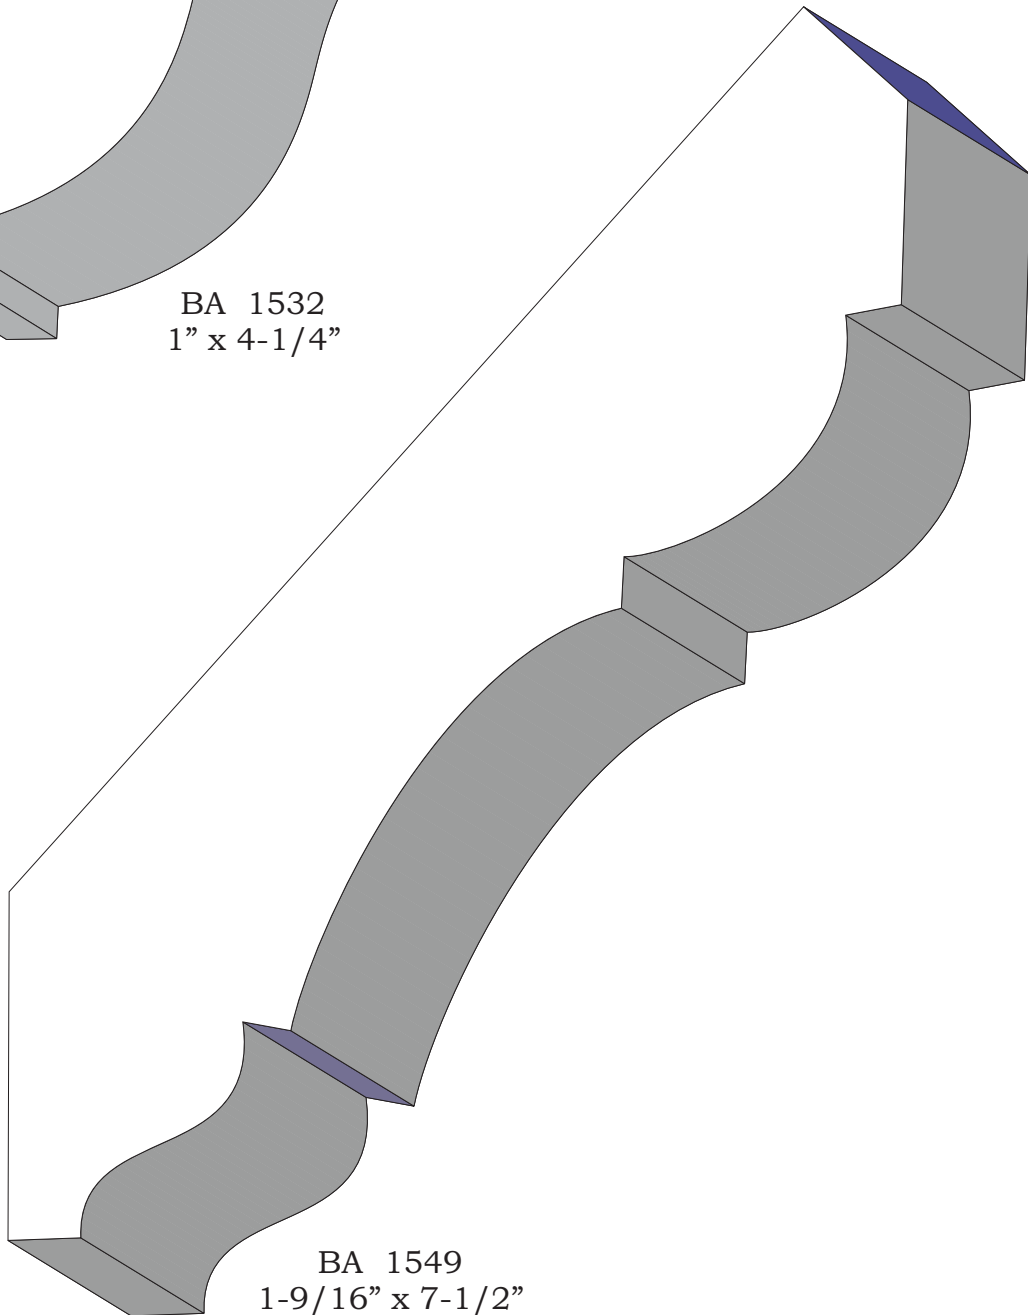

Crown

Profile dimensions can be adjusted, please call for details.

Crowns

BA 1443  
7/8" x 4-3/4"

BA 1461  
11/16" x 5-1/2"

BA 1451  
1-1/16" X 5-3/4"

Profile dimensions can be adjusted, please call for details.

Crowns

BA 1462  
1-1/2" x 2-3/4"

BA 1546  
7/8" x 2-13/16"

BA 1437  
7/8" x 2-1/2"

BA 1438  
2-7/16" x 3"

Profile dimensions can be adjusted, please call for details.

Crowns

Profile dimensions can be adjusted, please call for details.

Crowns

BA 1532  
1" x 4-1/4"

BA 1549  
1-9/16" x 7-1/2"

Profile dimensions can be adjusted, please call for details.

Crowns

BA 1529  
1" x 3-5/8"

BA 1524  
1-1/2" x 6-9/16"

Profile dimensions can be adjusted, please call for details.

Crowns

Profile dimensions can be adjusted, please call for details.

Crowns

BA 1496  
7/8" x 1-5/8"

BA 1557  
1-3/8" x 2-9/16"

BA 1494  
2" x 3-1/16"

BA 1520  
2" x 4"

Profile dimensions can be adjusted, please call for details.