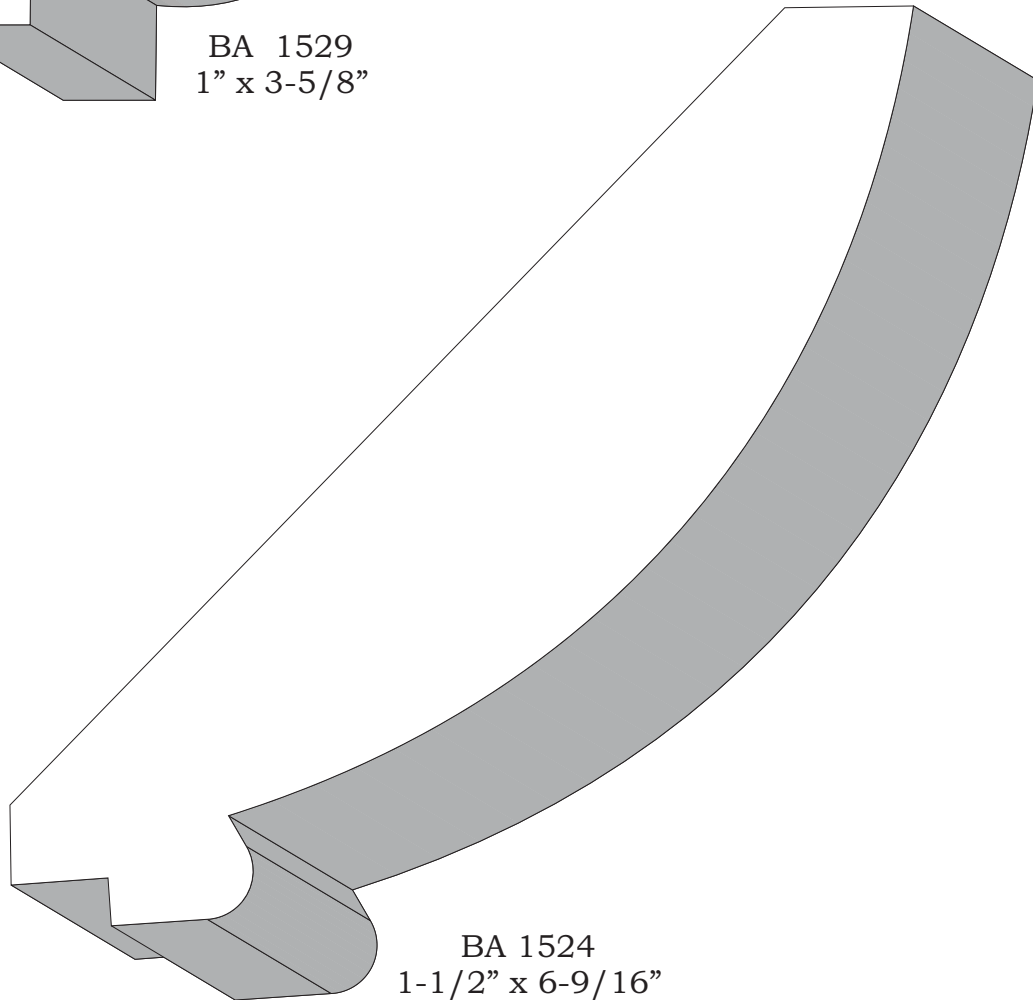

Crowns

BA 1462  
1-1/2" x 2-3/4"

BA 1546  
7/8" x 2-13/16"

BA 1437  
7/8" x 2-1/2"

BA 1438  
2-7/16" x 3"

Profile dimensions can be adjusted, please call for details.

Crowns

Profile dimensions can be adjusted, please call for details.

Crowns

BA 1532  
1" x 4-1/4"

BA 1549  
1-9/16" x 7-1/2"

Profile dimensions can be adjusted, please call for details.

Crowns

BA 1529  
1" x 3-5/8"

BA 1524  
1-1/2" x 6-9/16"

Profile dimensions can be adjusted, please call for details.

Crowns

Profile dimensions can be adjusted, please call for details.

Crowns

BA 1496  
7/8" x 1-5/8"

BA 1557  
1-3/8" x 2-9/16"

BA 1494  
2" x 3-1/16"

BA 1520  
2" x 4"

Profile dimensions can be adjusted, please call for details.

Crowns

BA 1627  
3/4" x 1-5/16"

BA 1613  
1-3/8" x 1-1/16"

BA 1621  
3/4" x 1-3/4"

Profile dimensions can be adjusted, please call for details.

Crowns

BA 1624  
11/16" x 2-3/4"

BA 1620  
13/16" x 3"