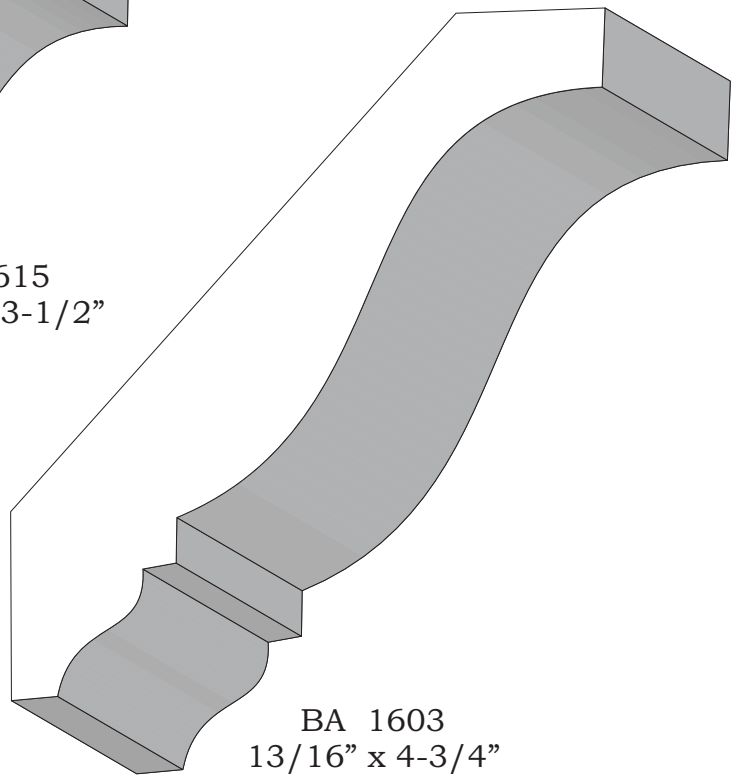

Crowns

BA 1532  
1" x 4-1/4"

BA 1549  
1-9/16" x 7-1/2"

Profile dimensions can be adjusted, please call for details.

Crowns

BA 1529  
1" x 3-5/8"

BA 1524  
1-1/2" x 6-9/16"

Profile dimensions can be adjusted, please call for details.

Crowns

Profile dimensions can be adjusted, please call for details.

Crowns

BA 1496  
7/8" x 1-5/8"

BA 1557  
1-3/8" x 2-9/16"

BA 1494  
2" x 3-1/16"

BA 1520  
2" x 4"

Profile dimensions can be adjusted, please call for details.

Crowns

BA 1627  
3/4" x 1-5/16"

BA 1613  
1-3/8" x 1-1/16"

BA 1621  
3/4" x 1-3/4"

Profile dimensions can be adjusted, please call for details.

Crowns

BA 1624  
11/16" x 2-3/4"

BA 1620  
13/16" x 3"

BA 1615  
15/16" x 3-1/2"

BA 1603  
13/16" x 4-3/4"

Profile dimensions can be adjusted, please call for details.