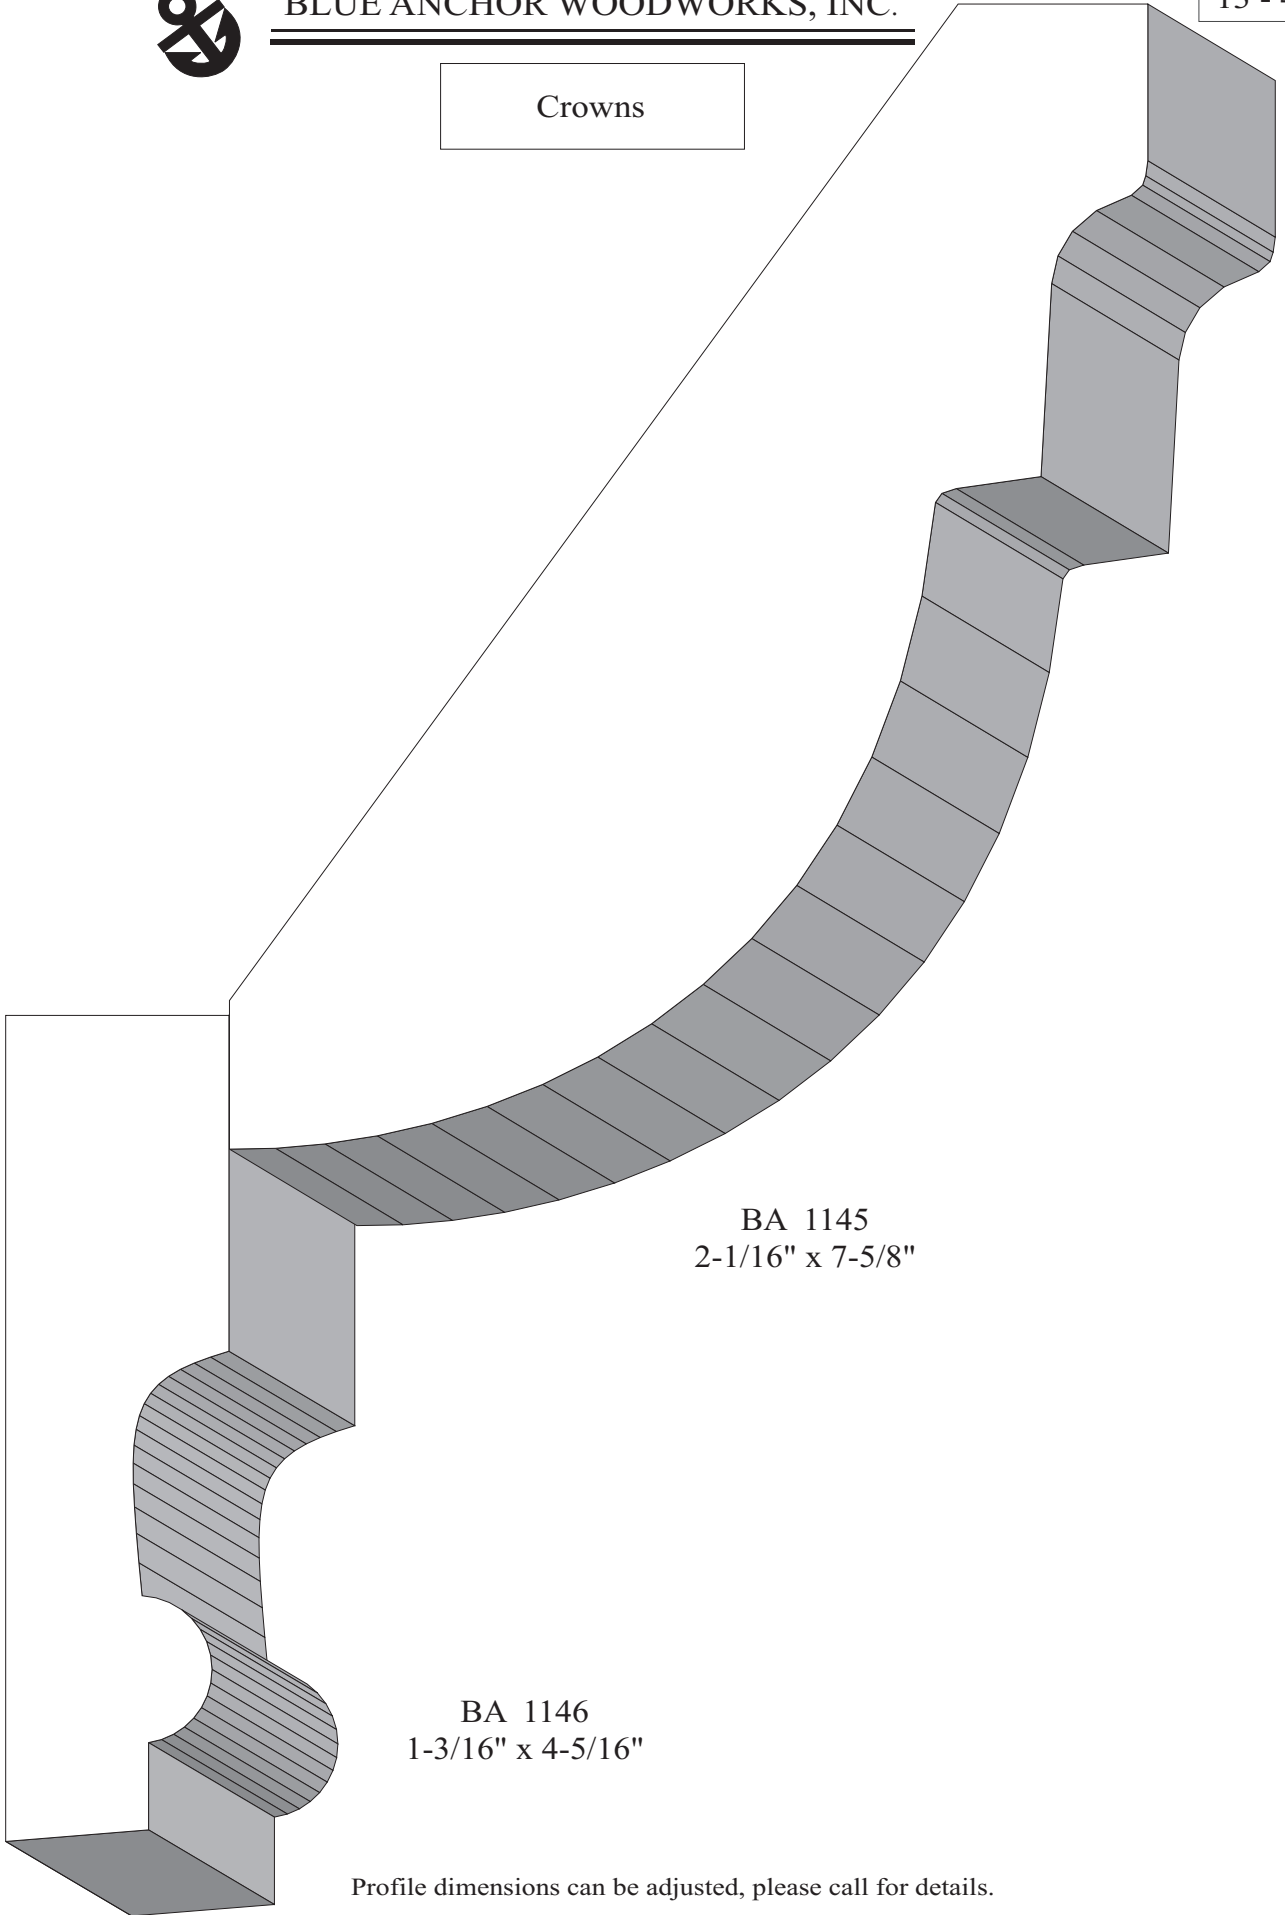

BA 971
1" x 3"

Profile dimensions can be adjusted, please call for details.

Crowns

BA 707
2-7/8" x 5-3/4"

BA 635
2" x 5-1/2"

Profile dimensions can be adjusted, please call for details.

Crowns

BA 707
2-7/8" x 5-3/4"

Profile dimensions can be adjusted, please call for details.

Crowns

BA 1217
5/8" x 2-5/8"

BA 1119
3/4" x 3-1/16"

BA 1201
15/16" x 3-3/4"

BA 1122
11/16" x 4-1/8"

Profile dimensions can be adjusted, please call for details.

Crowns

BA 1145
2-1/16" x 7-5/8"

BA 1146
1-3/16" x 4-5/16"

Profile dimensions can be adjusted, please call for details.

Crowns

BA 1456
3/4" x 3"

BA 1233
1" x 3-7/8"

BA 1179
15/16" x 4-1/2"

Profile dimensions can be adjusted, please call for details.

Crowns

BA 1248
1 1/16" x 1-1/2"

BA 1184
3/4" x 1-1/2"

BA 1172
1-1/8" x 1-3/8"

BA 1268
1-5/16" x 1-11/16"

BA 1190
1-3/16" x 1-5/8"

BA 1232
1-1/4" x 1-1/2"