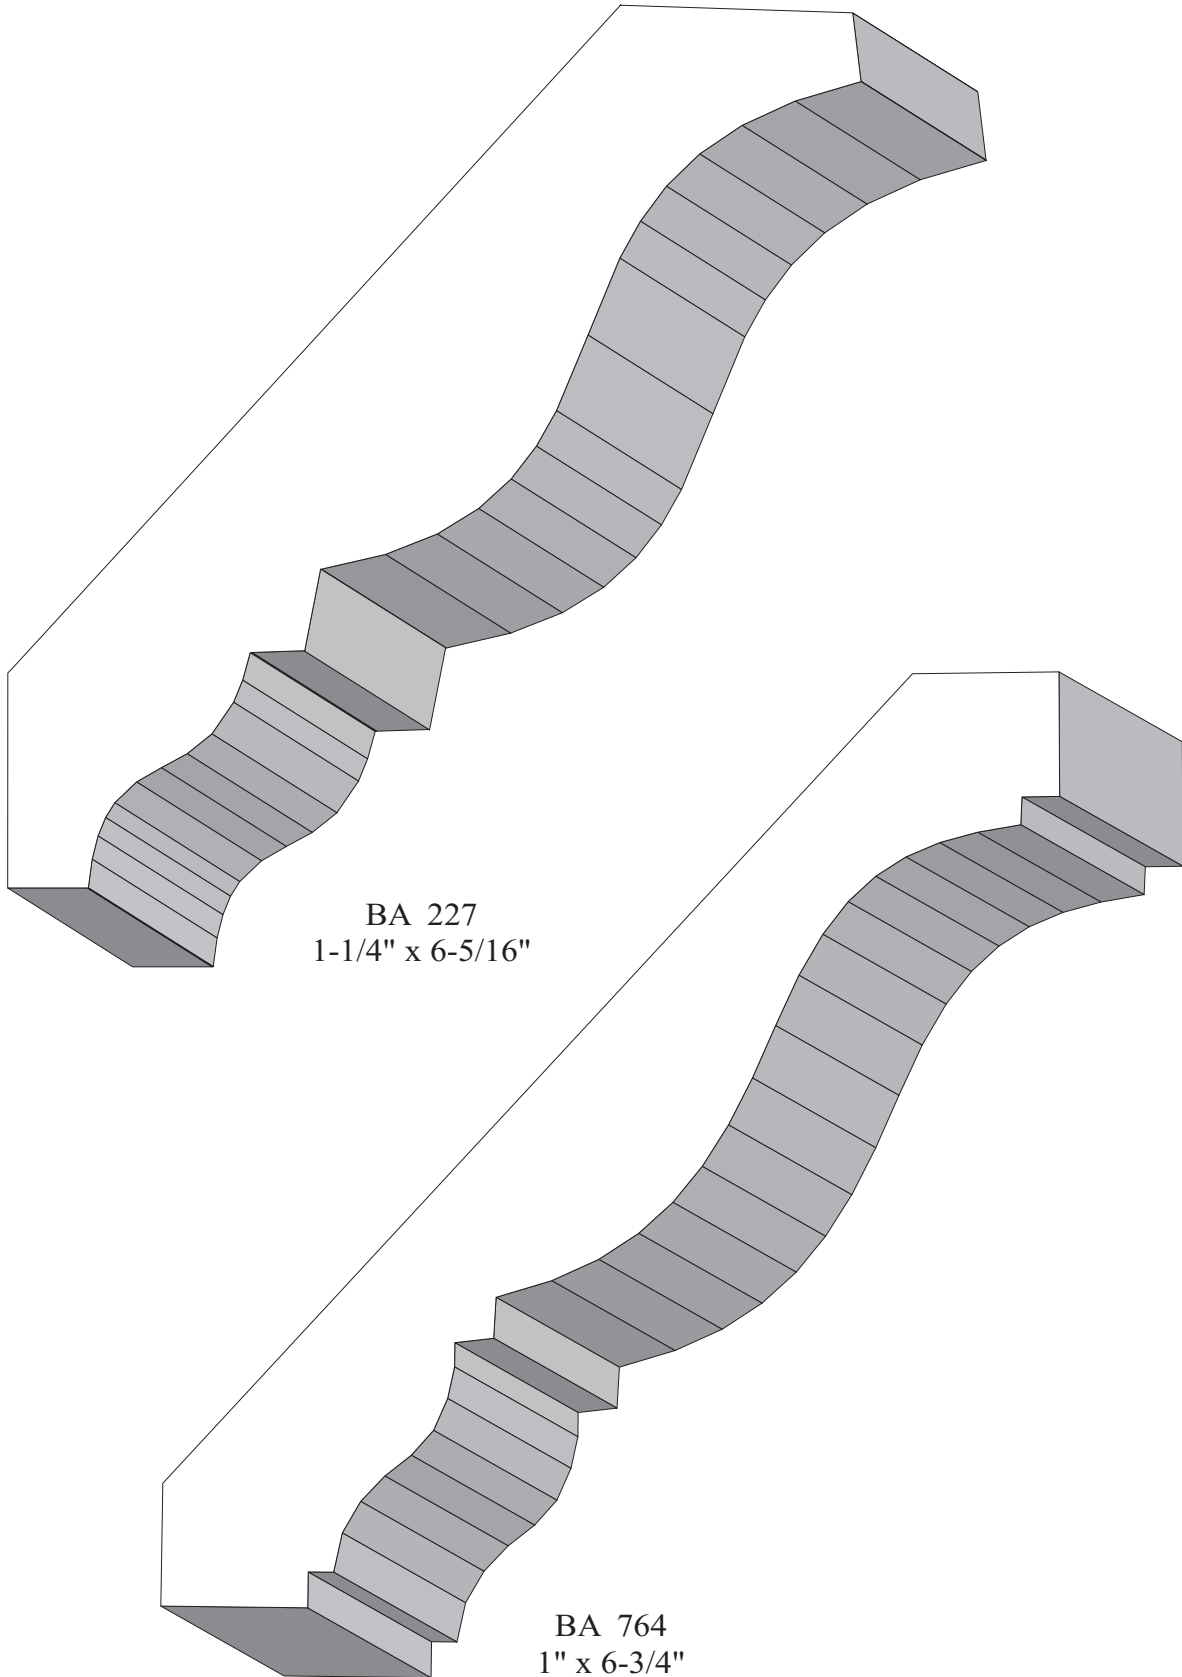

BA 510  
1-1/8" x 6"

Profile dimensions can be adjusted, please call for details.

Crowns

BA 860  
3/4" x 3-3/4"

BA 206  
3/4" x 3-1/8"

BA 2  
3/4" x 3-5/4"

BA 54  
7/8" x 4-1/8"

Profile dimensions can be adjusted, please call for details.

Crowns

Profile dimensions can be adjusted, please call for details.

Crowns

Profile dimensions can be adjusted, please call for details.

Crowns

BA 1108  
15/16" x 5-3/16"

BA 928  
1-1/8" x 7"

Profile dimensions can be adjusted, please call for details.

Crowns

BA 500  
7/8" x 3-7/8"

BA 433  
7/8" x 4-3/8"

BA 138  
3/4" x 4-1/2"

BA 663  
3/4" x 4-1/2"

Profile dimensions can be adjusted, please call for details.

Crowns

BA 921  
11/16" x 4-11/16"

Profile dimensions can be adjusted, please call for details.

Crowns

BA 535  
3/4" x 3-7/16"

BA 690  
7/8" x 3-7/16"

BA 1043  
7/8" x 3-1/8"

BA 1017  
1" x 3-3/4"

Profile dimensions can be adjusted, please call for details.