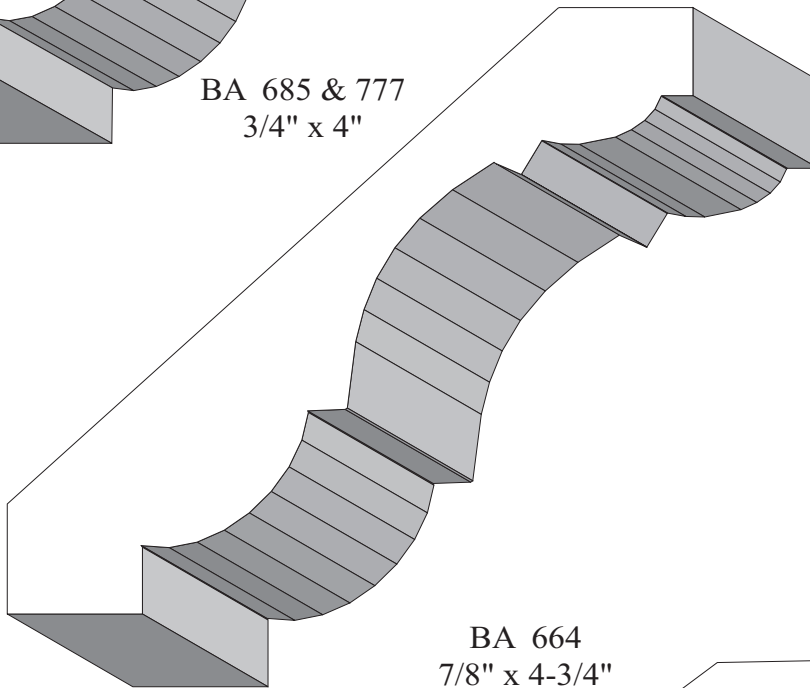

Crowns

BA 500  
7/8" x 3-7/8"

BA 433  
7/8" x 4-3/8"

BA 138  
3/4" x 4-1/2"

BA 663  
3/4" x 4-1/2"

Profile dimensions can be adjusted, please call for details.

Crowns

BA 921  
11/16" x 4-11/16"

BA 434  
1-5/16" x 5-1/2"

BA 166  
1" x 5-9/16"

Profile dimensions can be adjusted, please call for details.

Crowns

BA 1085  
7/8" x 4-11/16"

BA 1069  
15/16" x 5-7/8"

Profile dimensions can be adjusted, please call for details.

Crowns

BA 435  
1" x 6-1/8"

BA 858  
1-1/8" x 6-7/16"

Profile dimensions can be adjusted, please call for details.

Crowns

BA 685 & 777  
3/4" x 4"

BA 664  
7/8" x 4-3/4"

BA 859 & 1031  
7/8" x 4-1/2"

Profile dimensions can be adjusted, please call for details.

Crowns

BA 535  
3/4" x 3-7/16"

BA 690  
7/8" x 3-7/16"

BA 1043  
7/8" x 3-1/8"

BA 1017  
1" x 3-3/4"

Profile dimensions can be adjusted, please call for details.