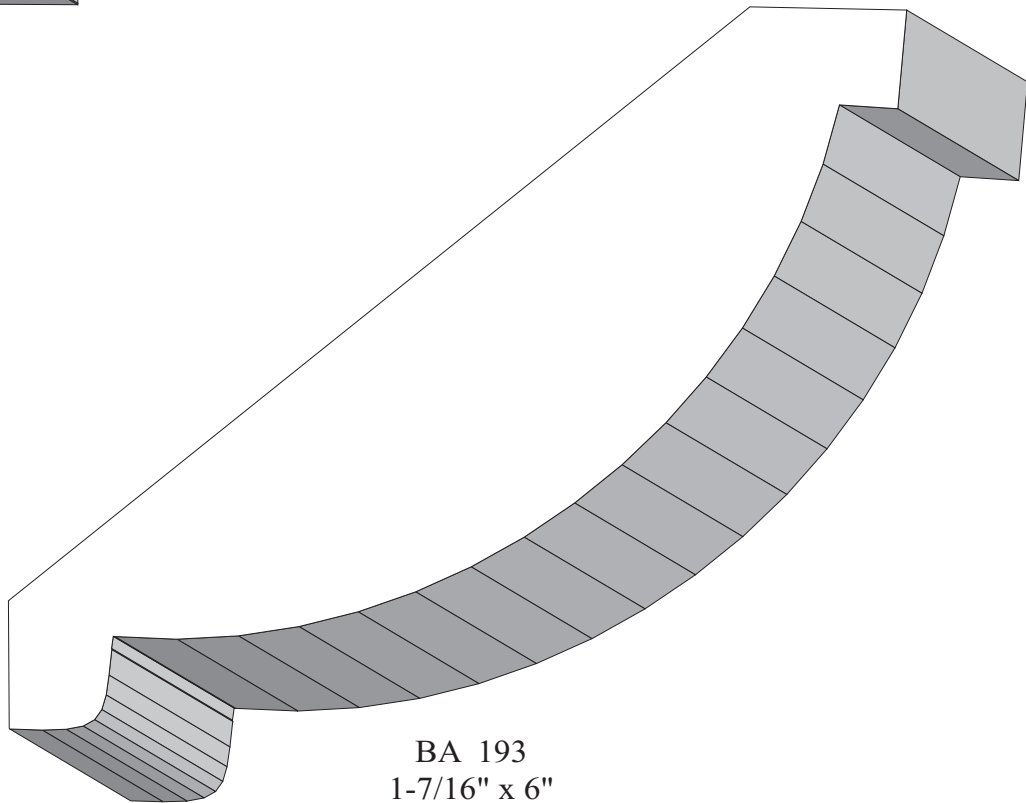

Crowns

BA 291 T  
1-1/2" x 5-5/8"

BA 193  
1-7/16" x 6"

Profile dimensions can be adjusted, please call for details.

Crowns

BA 885  
1-1/8" x 4-1/8"

BA 74  
3/4" x 4-11/16"

BA 640  
15/16" x 5-3/8"

Profile dimensions can be adjusted, please call for details.

Crowns

BA 318  
3/4" x 5-5/8"

BA 316  
1-1/4" x 5-11/16"

Profile dimensions can be adjusted, please call for details.

Crowns

BA 267  
1-5/8" x 5-13/16"

BA 510  
1-1/8" x 6"

Profile dimensions can be adjusted, please call for details.

Crowns

BA 860  
3/4" x 3-3/4"

BA 206  
3/4" x 3-1/8"

BA 2  
3/4" x 3-5/4"

BA 54  
7/8" x 4-1/8"

Profile dimensions can be adjusted, please call for details.

Profile dimensions can be adjusted, please call for details.

Crowns

BA 535  
3/4" x 3-7/16"

BA 690  
7/8" x 3-7/16"

BA 1043  
7/8" x 3-1/8"

BA 1017  
1" x 3-3/4"

Profile dimensions can be adjusted, please call for details.