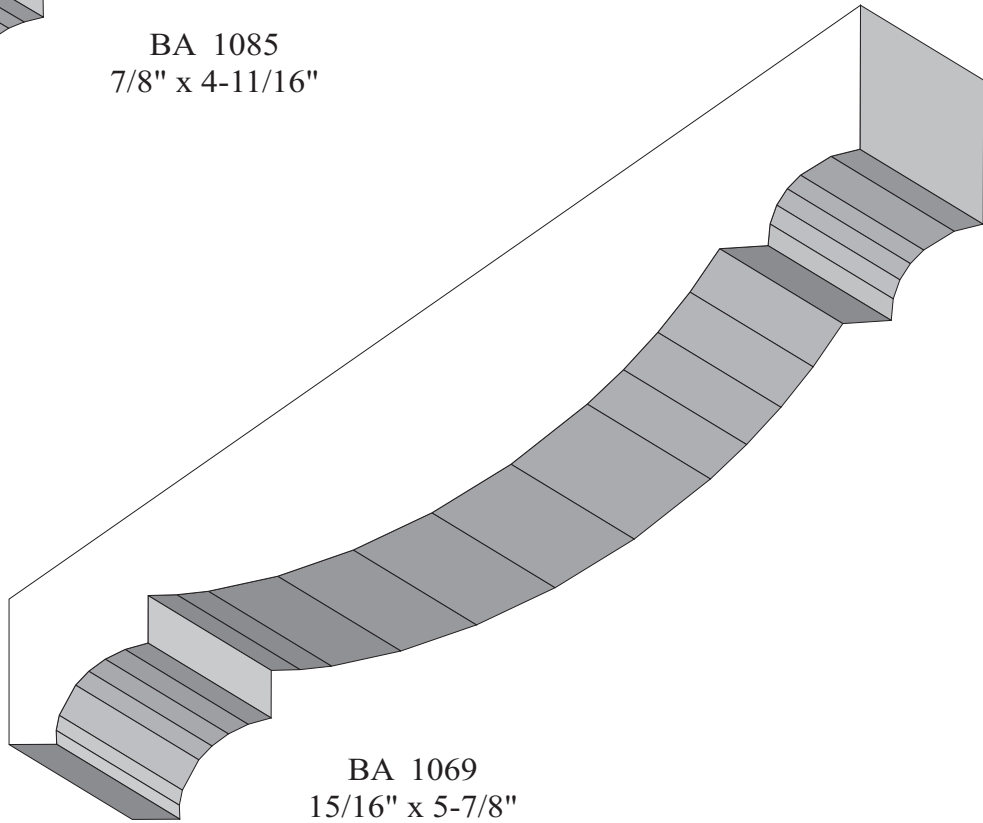

Crowns

BA 500  
7/8" x 3-7/8"

BA 433  
7/8" x 4-3/8"

BA 138  
3/4" x 4-1/2"

BA 663  
3/4" x 4-1/2"

Profile dimensions can be adjusted, please call for details.

Crowns

BA 921  
11/16" x 4-11/16"

BA 434  
1-5/16" x 5-1/2"

BA 166  
1" x 5-9/16"

Profile dimensions can be adjusted, please call for details.

Crowns

BA 1085  
7/8" x 4-11/16"

BA 1069  
15/16" x 5-7/8"

Profile dimensions can be adjusted, please call for details.

Crowns

BA 435  
1" x 6-1/8"

BA 858  
1-1/8" x 6-7/16"

Profile dimensions can be adjusted, please call for details.

Crowns

BA 685 & 777  
3/4" x 4"

BA 664  
7/8" x 4-3/4"

BA 859 & 1031  
7/8" x 4-1/2"

Profile dimensions can be adjusted, please call for details.

Crowns

BA 535  
3/4" x 3-7/16"

BA 690  
7/8" x 3-7/16"

BA 1043  
7/8" x 3-1/8"

BA 1017  
1" x 3-3/4"

Profile dimensions can be adjusted, please call for details.