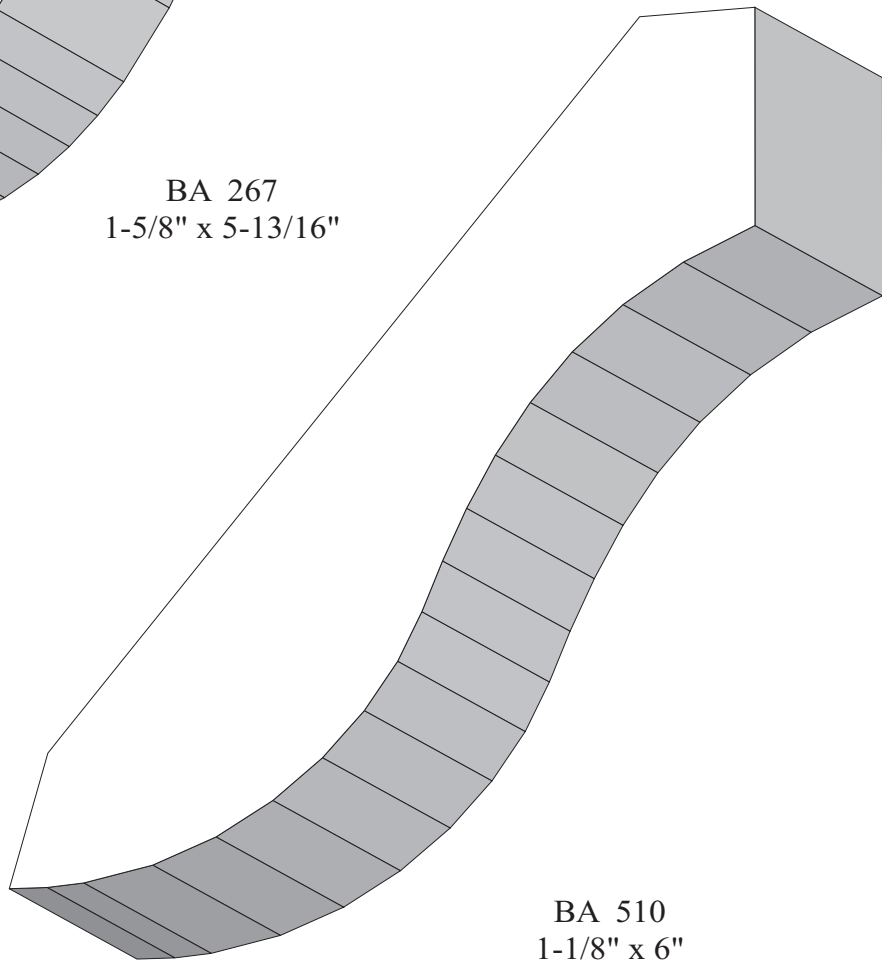

Crowns

BA 291 T  
1-1/2" x 5-5/8"

BA 193  
1-7/16" x 6"

Profile dimensions can be adjusted, please call for details.

Crowns

BA 885  
1-1/8" x 4-1/8"

BA 74  
3/4" x 4-11/16"

BA 640  
15/16" x 5-3/8"

Profile dimensions can be adjusted, please call for details.

Crowns

BA 318  
3/4" x 5-5/8"

BA 316  
1-1/4" x 5-11/16"

Profile dimensions can be adjusted, please call for details.

Crowns

BA 267  
1-5/8" x 5-13/16"

BA 510  
1-1/8" x 6"

Profile dimensions can be adjusted, please call for details.

Crowns

BA 860  
3/4" x 3-3/4"

BA 206  
3/4" x 3-1/8"

BA 2  
3/4" x 3-5/4"

BA 54  
7/8" x 4-1/8"

Profile dimensions can be adjusted, please call for details.

Profile dimensions can be adjusted, please call for details.

Crowns

BA 535  
3/4" x 3-7/16"

BA 690  
7/8" x 3-7/16"

BA 1043  
7/8" x 3-1/8"

BA 1017  
1" x 3-3/4"

Profile dimensions can be adjusted, please call for details.