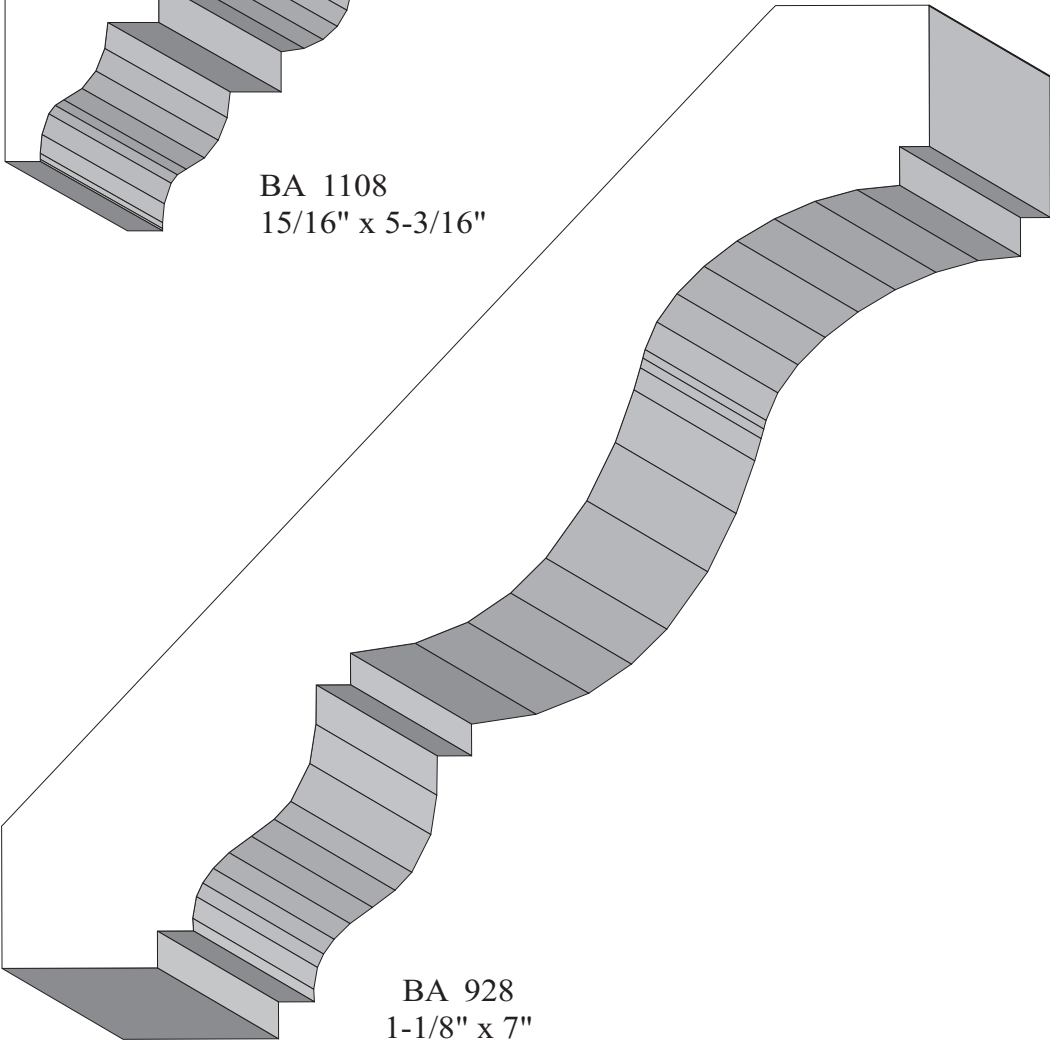

BA 510  
1-1/8" x 6"

Profile dimensions can be adjusted, please call for details.

Crowns

BA 860  
3/4" x 3-3/4"

BA 206  
3/4" x 3-1/8"

BA 2  
3/4" x 3-5/4"

BA 54  
7/8" x 4-1/8"

Profile dimensions can be adjusted, please call for details.

Crowns

Profile dimensions can be adjusted, please call for details.

Crowns

Profile dimensions can be adjusted, please call for details.

Crowns

BA 1108  
15/16" x 5-3/16"

BA 928  
1-1/8" x 7"

Profile dimensions can be adjusted, please call for details.

Crowns

BA 1181  
5/8" x 2-1/2"

BA 366  
3/4" x 2-7/8"

BA 375  
3/4" x 3"

BA 811  
3/4" x 3-1/4"

BA 1199  
7/8" x 3-3/4"

BA 534  
3/4" x 3-13/16"

Profile dimensions can be adjusted, please call for details.

Profile dimensions can be adjusted, please call for details.

Crowns

BA 535  
3/4" x 3-7/16"

BA 690  
7/8" x 3-7/16"

BA 1043  
7/8" x 3-1/8"

BA 1017  
1" x 3-3/4"

Profile dimensions can be adjusted, please call for details.