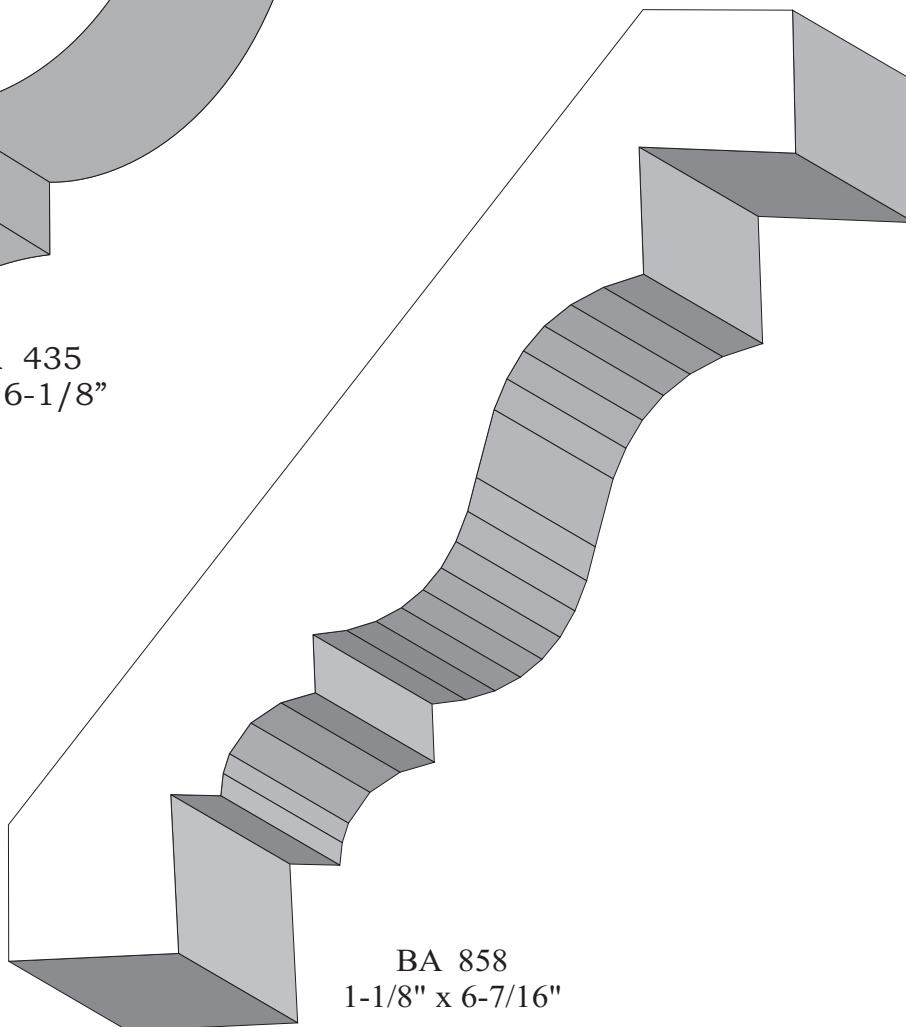

Crowns

BA 500  
7/8" x 3-7/8"

BA 433  
7/8" x 4-3/8"

BA 138  
3/4" x 4-1/2"

BA 663  
3/4" x 4-1/2"

Profile dimensions can be adjusted, please call for details.

Crowns

BA 921  
11/16" x 4-11/16"

BA 434  
1-5/16" x 5-1/2"

BA 166  
1" x 5-9/16"

Profile dimensions can be adjusted, please call for details.

Crowns

BA 1085  
7/8" x 4-11/16"

BA 1069  
15/16" x 5-7/8"

Profile dimensions can be adjusted, please call for details.

Crowns

BA 435  
1" x 6-1/8"

BA 858  
1-1/8" x 6-7/16"

Profile dimensions can be adjusted, please call for details.

Crowns

BA 685 & 777  
3/4" x 4"

BA 664  
7/8" x 4-3/4"

BA 859 & 1031  
7/8" x 4-1/2"

Profile dimensions can be adjusted, please call for details.

Crowns

BA 535  
3/4" x 3-7/16"

BA 690  
7/8" x 3-7/16"

BA 1043  
7/8" x 3-1/8"

BA 1017  
1" x 3-3/4"

Profile dimensions can be adjusted, please call for details.