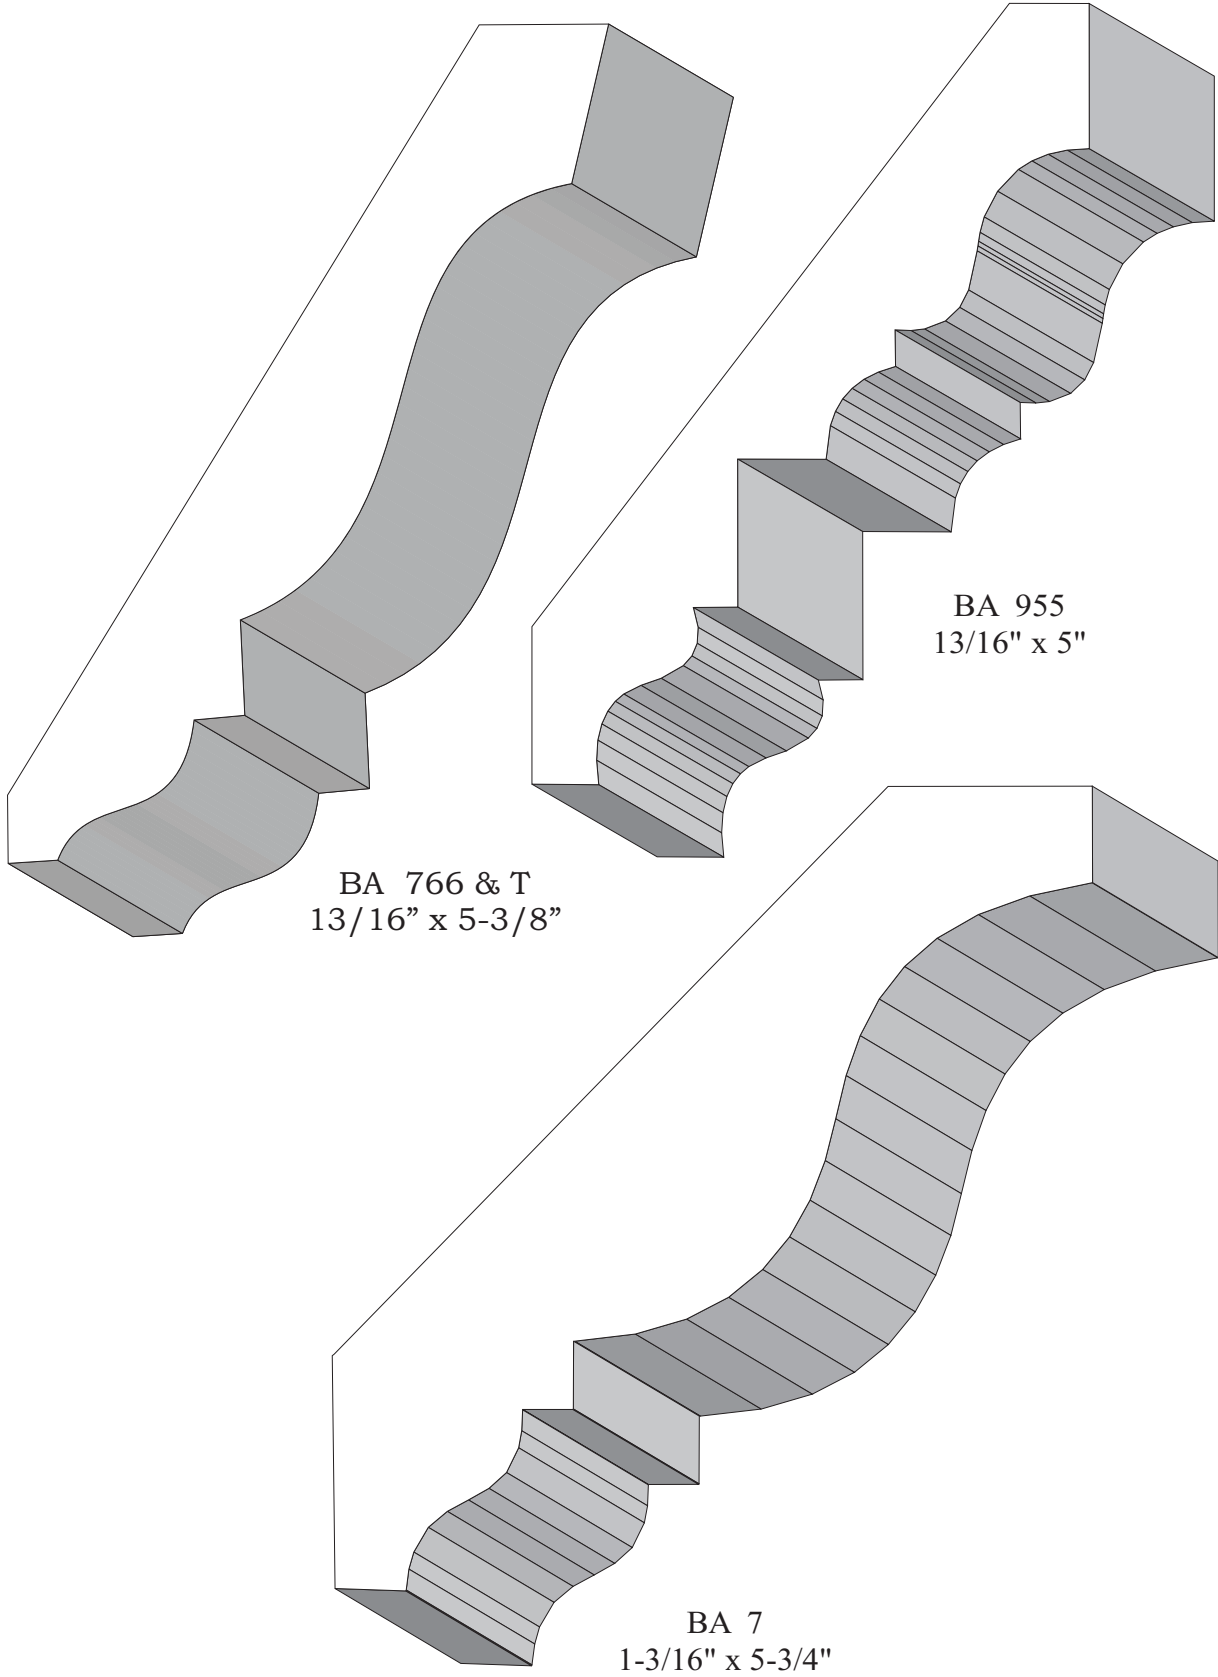

BA 510  
1-1/8" x 6"

Profile dimensions can be adjusted, please call for details.

Crowns

BA 860  
3/4" x 3-3/4"

BA 206  
3/4" x 3-1/8"

BA 2  
3/4" x 3-5/4"

BA 54  
7/8" x 4-1/8"

Profile dimensions can be adjusted, please call for details.

Crowns

Profile dimensions can be adjusted, please call for details.

Crowns

Profile dimensions can be adjusted, please call for details.

Crowns

BA 1108  
15/16" x 5-3/16"

BA 928  
1-1/8" x 7"

Profile dimensions can be adjusted, please call for details.

Crowns

BA 500  
7/8" x 3-7/8"

BA 433  
7/8" x 4-3/8"

BA 138  
3/4" x 4-1/2"

BA 663  
3/4" x 4-1/2"

Profile dimensions can be adjusted, please call for details.

Crowns

BA 921  
11/16" x 4-11/16"

Profile dimensions can be adjusted, please call for details.

Crowns

BA 535  
3/4" x 3-7/16"

BA 690  
7/8" x 3-7/16"

BA 1043  
7/8" x 3-1/8"

BA 1017  
1" x 3-3/4"

Profile dimensions can be adjusted, please call for details.