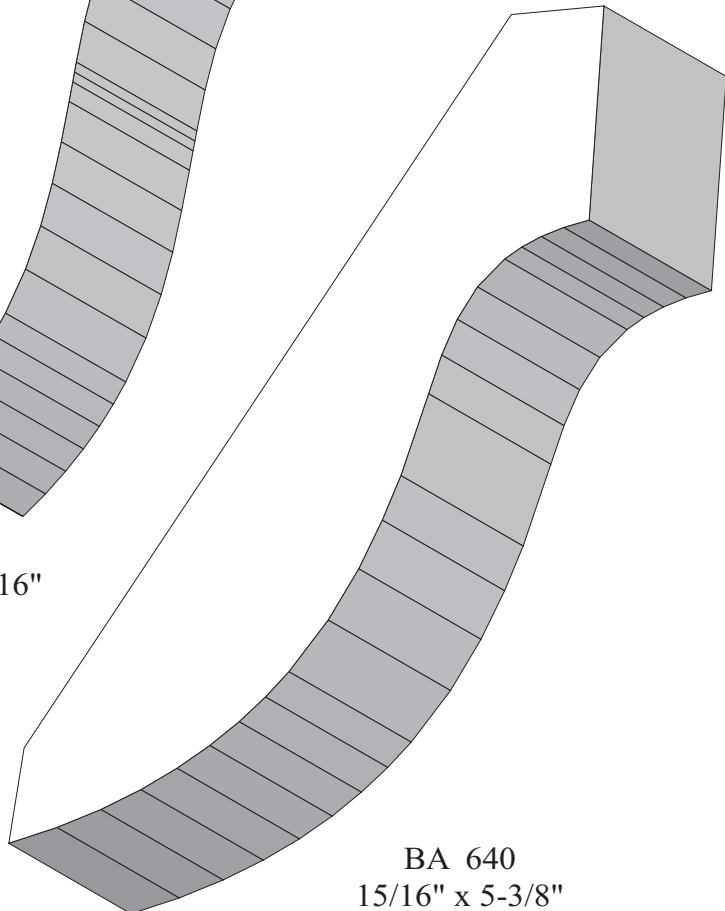

Crowns

BA 291 T  
1-1/2" x 5-5/8"

BA 193  
1-7/16" x 6"

Profile dimensions can be adjusted, please call for details.

Crowns

BA 885  
1-1/8" x 4-1/8"

BA 74  
3/4" x 4-11/16"

BA 640  
15/16" x 5-3/8"

Profile dimensions can be adjusted, please call for details.

Crowns

BA 318  
3/4" x 5-5/8"

BA 316  
1-1/4" x 5-11/16"

Profile dimensions can be adjusted, please call for details.

Crowns

BA 267  
1-5/8" x 5-13/16"

BA 510  
1-1/8" x 6"

Profile dimensions can be adjusted, please call for details.

Crowns

BA 860  
3/4" x 3-3/4"

BA 206  
3/4" x 3-1/8"

BA 2  
3/4" x 3-5/4"

BA 54  
7/8" x 4-1/8"

Profile dimensions can be adjusted, please call for details.

Profile dimensions can be adjusted, please call for details.

Crowns

BA 535  
3/4" x 3-7/16"

BA 690  
7/8" x 3-7/16"

BA 1043  
7/8" x 3-1/8"

BA 1017  
1" x 3-3/4"

Profile dimensions can be adjusted, please call for details.