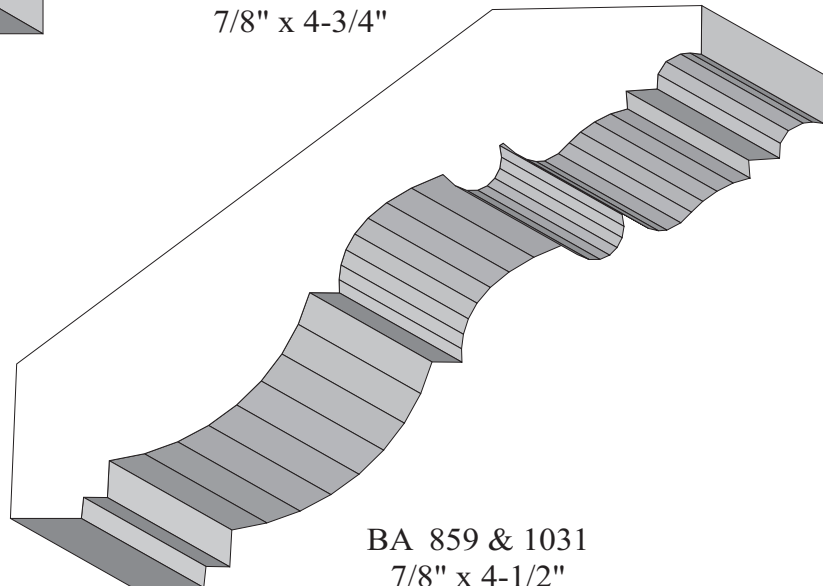

BA 434  
1-5/16" x 5-1/2"

BA 166  
1" x 5-9/16"

Profile dimensions can be adjusted, please call for details.

Crowns

BA 1085  
7/8" x 4-11/16"

BA 1069  
15/16" x 5-7/8"

Profile dimensions can be adjusted, please call for details.

Crowns

BA 435  
1" x 6-1/8"

BA 858  
1-1/8" x 6-7/16"

Profile dimensions can be adjusted, please call for details.

Crowns

BA 685 & 777  
3/4" x 4"

BA 664  
7/8" x 4-3/4"

BA 859 & 1031  
7/8" x 4-1/2"

Profile dimensions can be adjusted, please call for details.

Crowns

BA 535  
3/4" x 3-7/16"

BA 690  
7/8" x 3-7/16"

BA 1043  
7/8" x 3-1/8"

BA 1017  
1" x 3-3/4"

Profile dimensions can be adjusted, please call for details.