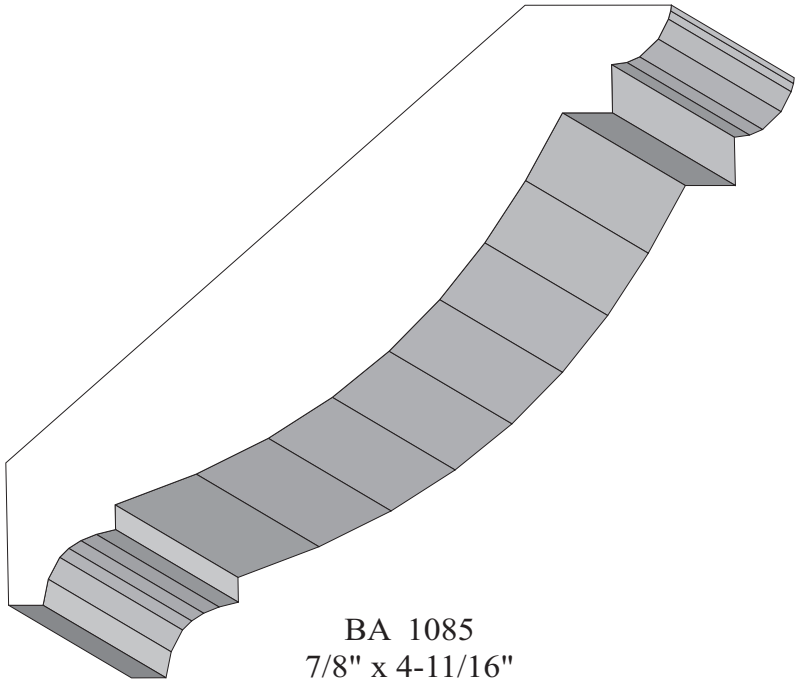

Crowns

BA 500  
7/8" x 3-7/8"

BA 433  
7/8" x 4-3/8"

BA 138  
3/4" x 4-1/2"

BA 663  
3/4" x 4-1/2"

Profile dimensions can be adjusted, please call for details.

Crowns

BA 921  
11/16" x 4-11/16"

BA 434  
1-5/16" x 5-1/2"

BA 166  
1" x 5-9/16"

Profile dimensions can be adjusted, please call for details.

Crowns

BA 1085  
7/8" x 4-11/16"

BA 1069  
15/16" x 5-7/8"

Profile dimensions can be adjusted, please call for details.

Crowns

BA 435  
1" x 6-1/8"

BA 858  
1-1/8" x 6-7/16"

Profile dimensions can be adjusted, please call for details.

Crowns

BA 685 & 777  
3/4" x 4"

BA 664  
7/8" x 4-3/4"

BA 859 & 1031  
7/8" x 4-1/2"

Profile dimensions can be adjusted, please call for details.

Crowns

BA 535  
3/4" x 3-7/16"

BA 690  
7/8" x 3-7/16"

BA 1043  
7/8" x 3-1/8"

BA 1017  
1" x 3-3/4"

Profile dimensions can be adjusted, please call for details.