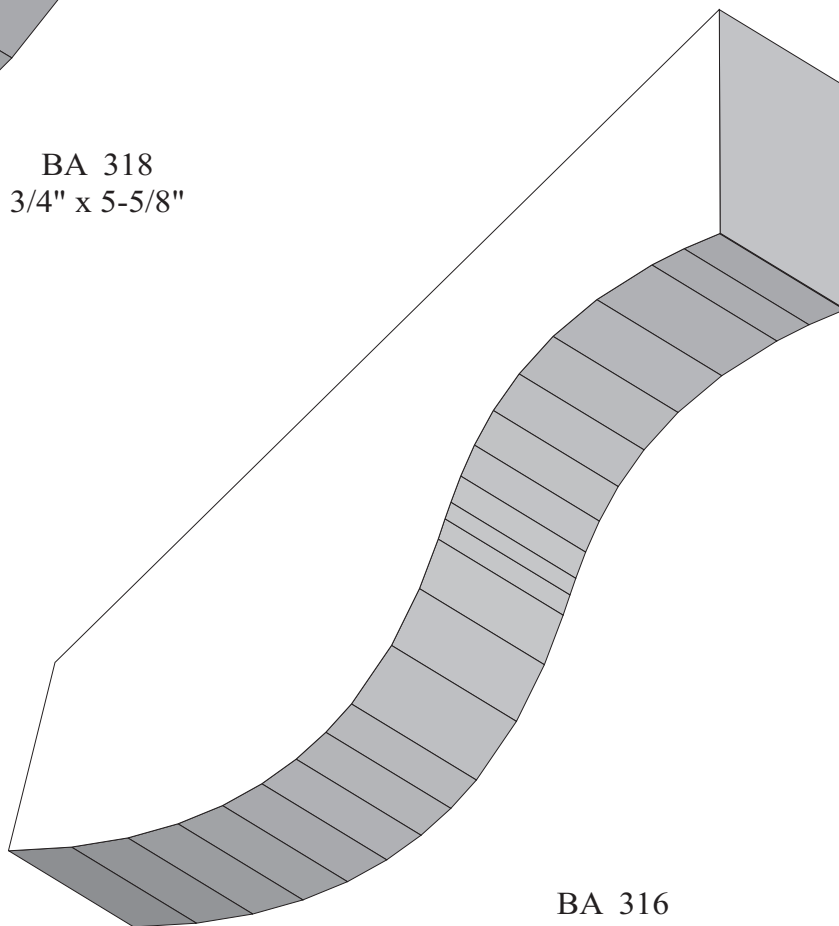

Crowns

BA 291 T  
1-1/2" x 5-5/8"

BA 193  
1-7/16" x 6"

Profile dimensions can be adjusted, please call for details.

Crowns

BA 885  
1-1/8" x 4-1/8"

BA 74  
3/4" x 4-11/16"

BA 640  
15/16" x 5-3/8"

Profile dimensions can be adjusted, please call for details.

Crowns

BA 318  
3/4" x 5-5/8"

BA 316  
1-1/4" x 5-11/16"

Profile dimensions can be adjusted, please call for details.

Crowns

BA 267  
1-5/8" x 5-13/16"

BA 510  
1-1/8" x 6"

Profile dimensions can be adjusted, please call for details.

Crowns

BA 860  
3/4" x 3-3/4"

BA 206  
3/4" x 3-1/8"

BA 2  
3/4" x 3-5/4"

BA 54  
7/8" x 4-1/8"

Profile dimensions can be adjusted, please call for details.

Profile dimensions can be adjusted, please call for details.

Crowns

BA 535  
3/4" x 3-7/16"

BA 690  
7/8" x 3-7/16"

BA 1043  
7/8" x 3-1/8"

BA 1017  
1" x 3-3/4"

Profile dimensions can be adjusted, please call for details.