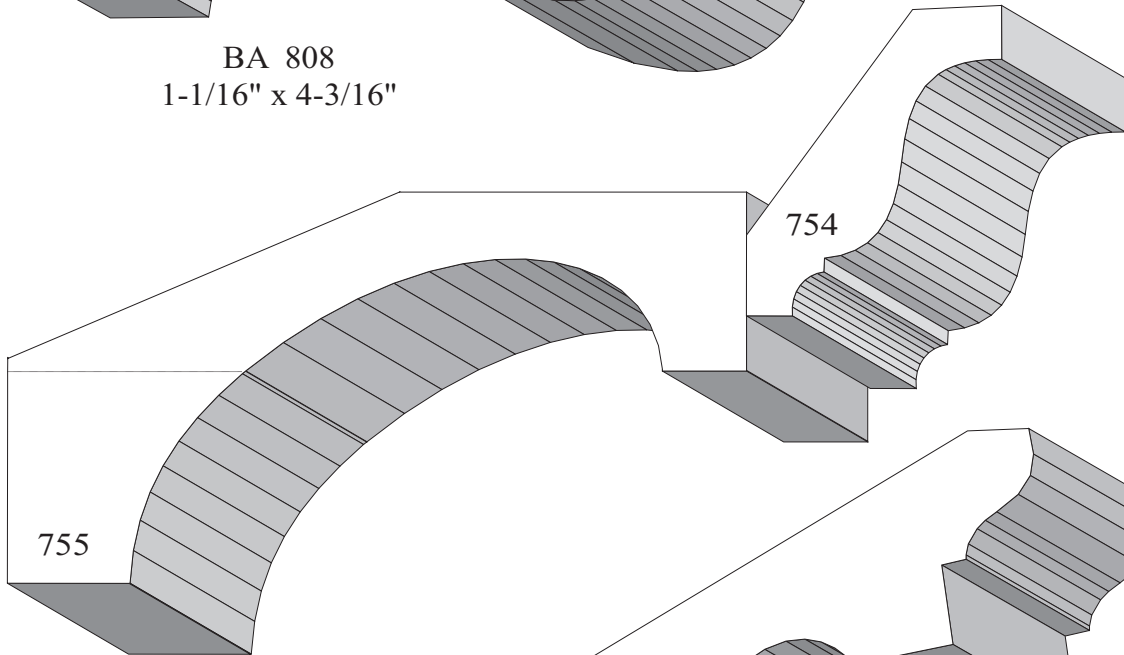

Crowns

BA 131
7/8" x 3-1/2"

BA 328
7/8" x 3-1/4"

BA 831
3/4" x 3-1/8"

BA 147
1-1/16" x 3-1/2"

BA 880
15/16" x 3-1/4"

BA 608
13/16" x 3-3/8"

Profile dimensions can be adjusted, please call for details.

Crowns

BA 832
3/4" x 3-11/16"

BA 825
3/4" x 3-3/8"

BA 469
7/8" x 4-3/16"

BA 52
1-1/4" x 4-5/8"

Profile dimensions can be adjusted, please call for details.

Crowns

BA 808
1-1/16" x 4-3/16"

BA 368
1" x 4-3/8"

BA 754 1/2" x 2-1/16"
BA 755A & B
2-1/16" x 3-13/16"

BA 866
1" x 4-5/16"

Profile dimensions can be adjusted, please call for details.

Crowns

BA 1079
3/4" x 2-11/16"

BA 742
7/8" x 4-3/4"

BA 842
1-1/16" x 4-11/16"

Crowns

BA 362
3/4" x 3-5/8"

BA 504
3/4" x 2-7/8"

BA 412
15/16" x 3-3/4"

BA 862
1-1/8" x 4-7/16"

BA 125
1-1/4" x 4-3/4"

Profile dimensions can be adjusted, please call for details.