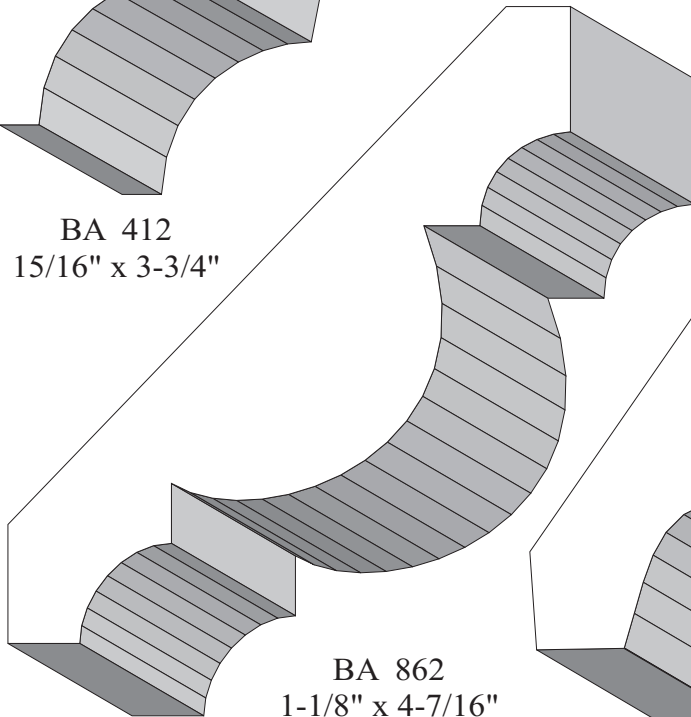

BA 818
3/4" x 4-3/16"

BA 68
3/4" x 4-3/8"

Profile dimensions can be adjusted, please call for details.

Crowns

802

BA 802 1-1/8" x 5"
BA 803 9/16"

BA 976
1-1/4" x 6-1/4"

BA 1095
11/16" x 4-5/8"

Profile dimensions can be adjusted, please call for details.

Crowns

BA 67
7/8" x 5-3/4"

BA 167
1" x 5-15/16"

Profile dimensions can be adjusted, please call for details.

Crowns

BA 662
1-1/8" x 6-1/8"

BA 436
15/16" x 6-1/4"

Profile dimensions can be adjusted, please call for details.

Crowns

Profile dimensions can be adjusted, please call for details.

Crowns

BA 642
1-5/8" x 8-7/16"

BA 63 & 97
3/4" x 5-1/4"

Profile dimensions can be adjusted, please call for details.

Crowns

BA 362
3/4" x 3-5/8"

BA 504
3/4" x 2-7/8"

BA 412
15/16" x 3-3/4"

BA 862
1-1/8" x 4-7/16"

BA 125
1-1/4" x 4-3/4"

Profile dimensions can be adjusted, please call for details.