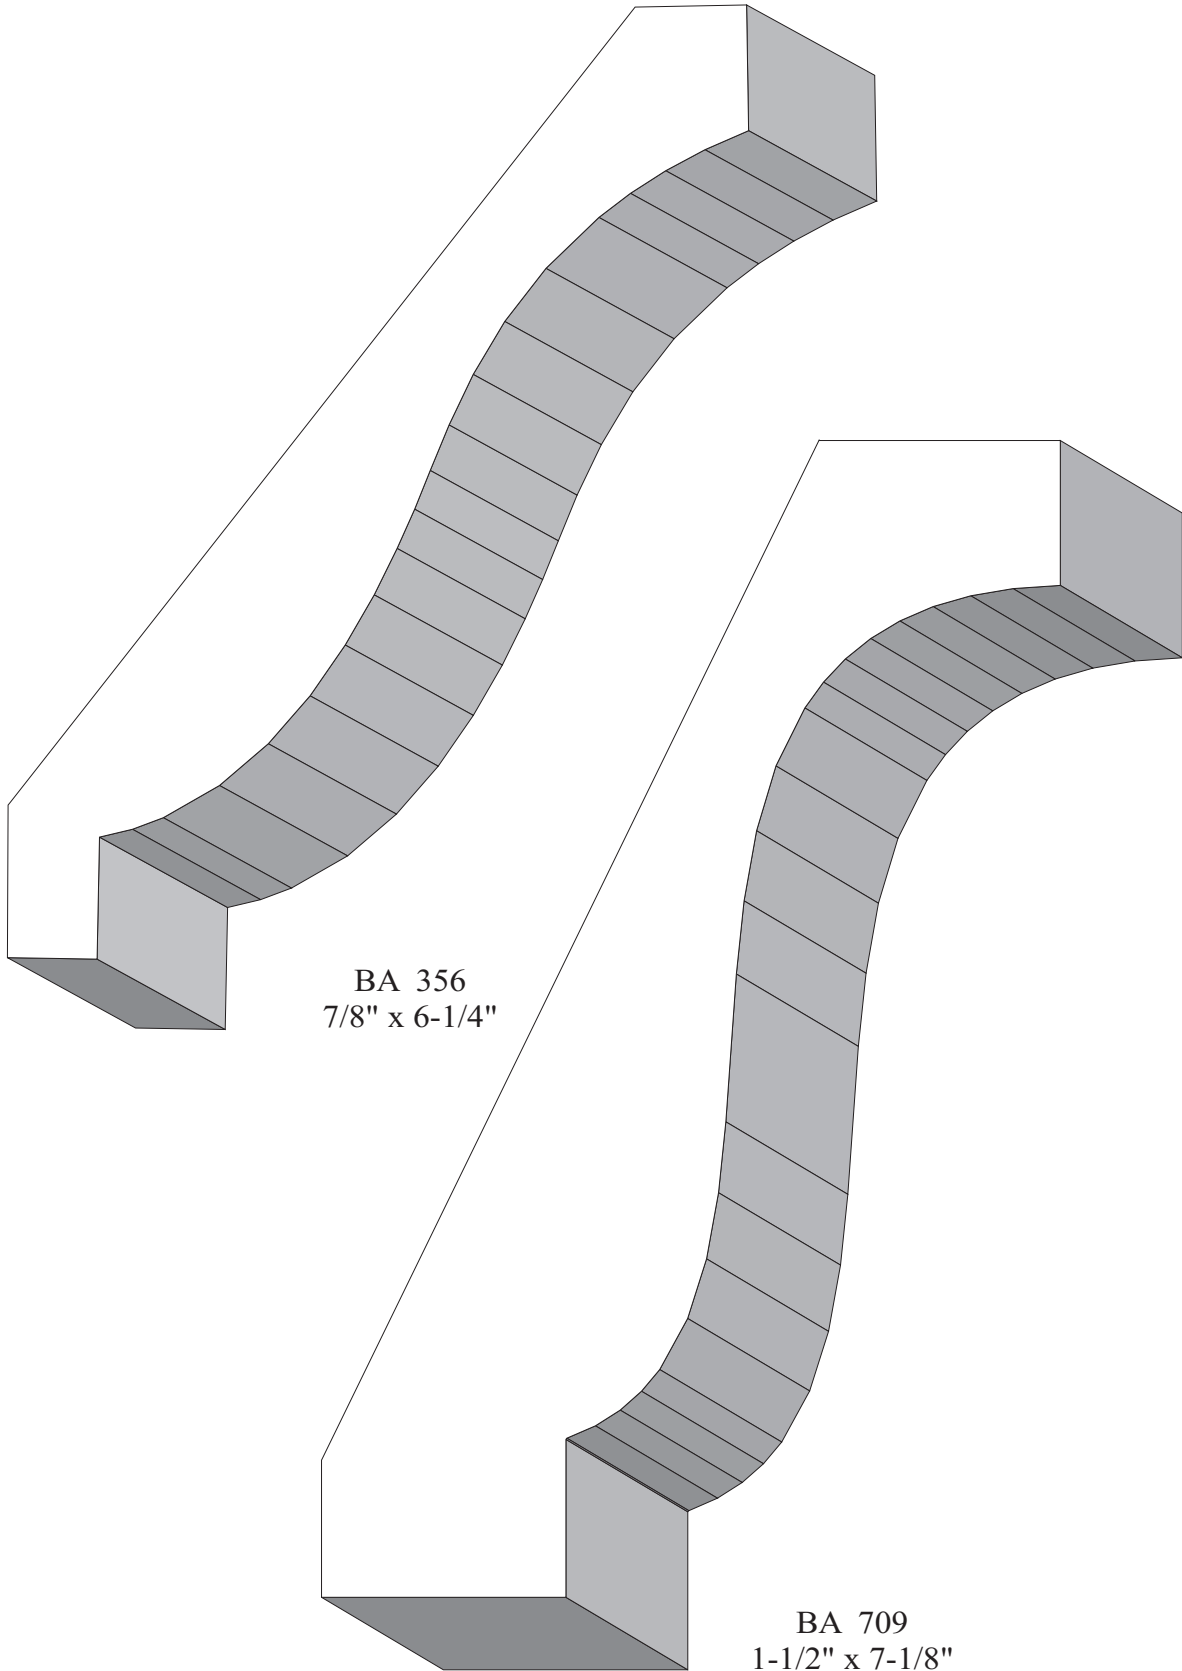

BA 818
3/4" x 4-3/16"

BA 68
3/4" x 4-3/8"

Profile dimensions can be adjusted, please call for details.

Crowns

802

BA 802 1-1/8" x 5"
BA 803 9/16"

BA 976
1-1/4" x 6-1/4"

BA 1095
11/16" x 4-5/8"

Profile dimensions can be adjusted, please call for details.

Crowns

BA 67
7/8" x 5-3/4"

BA 167
1" x 5-15/16"

Profile dimensions can be adjusted, please call for details.

Crowns

BA 662
1-1/8" x 6-1/8"

BA 436
15/16" x 6-1/4"

Profile dimensions can be adjusted, please call for details.

Crowns

Profile dimensions can be adjusted, please call for details.

Crowns

BA 642
1-5/8" x 8-7/16"

BA 63 & 97
3/4" x 5-1/4"

Profile dimensions can be adjusted, please call for details.

Crowns

BA 362
3/4" x 3-5/8"

BA 504
3/4" x 2-7/8"

BA 412
15/16" x 3-3/4"

BA 862
1-1/8" x 4-7/16"

BA 125
1-1/4" x 4-3/4"

Profile dimensions can be adjusted, please call for details.