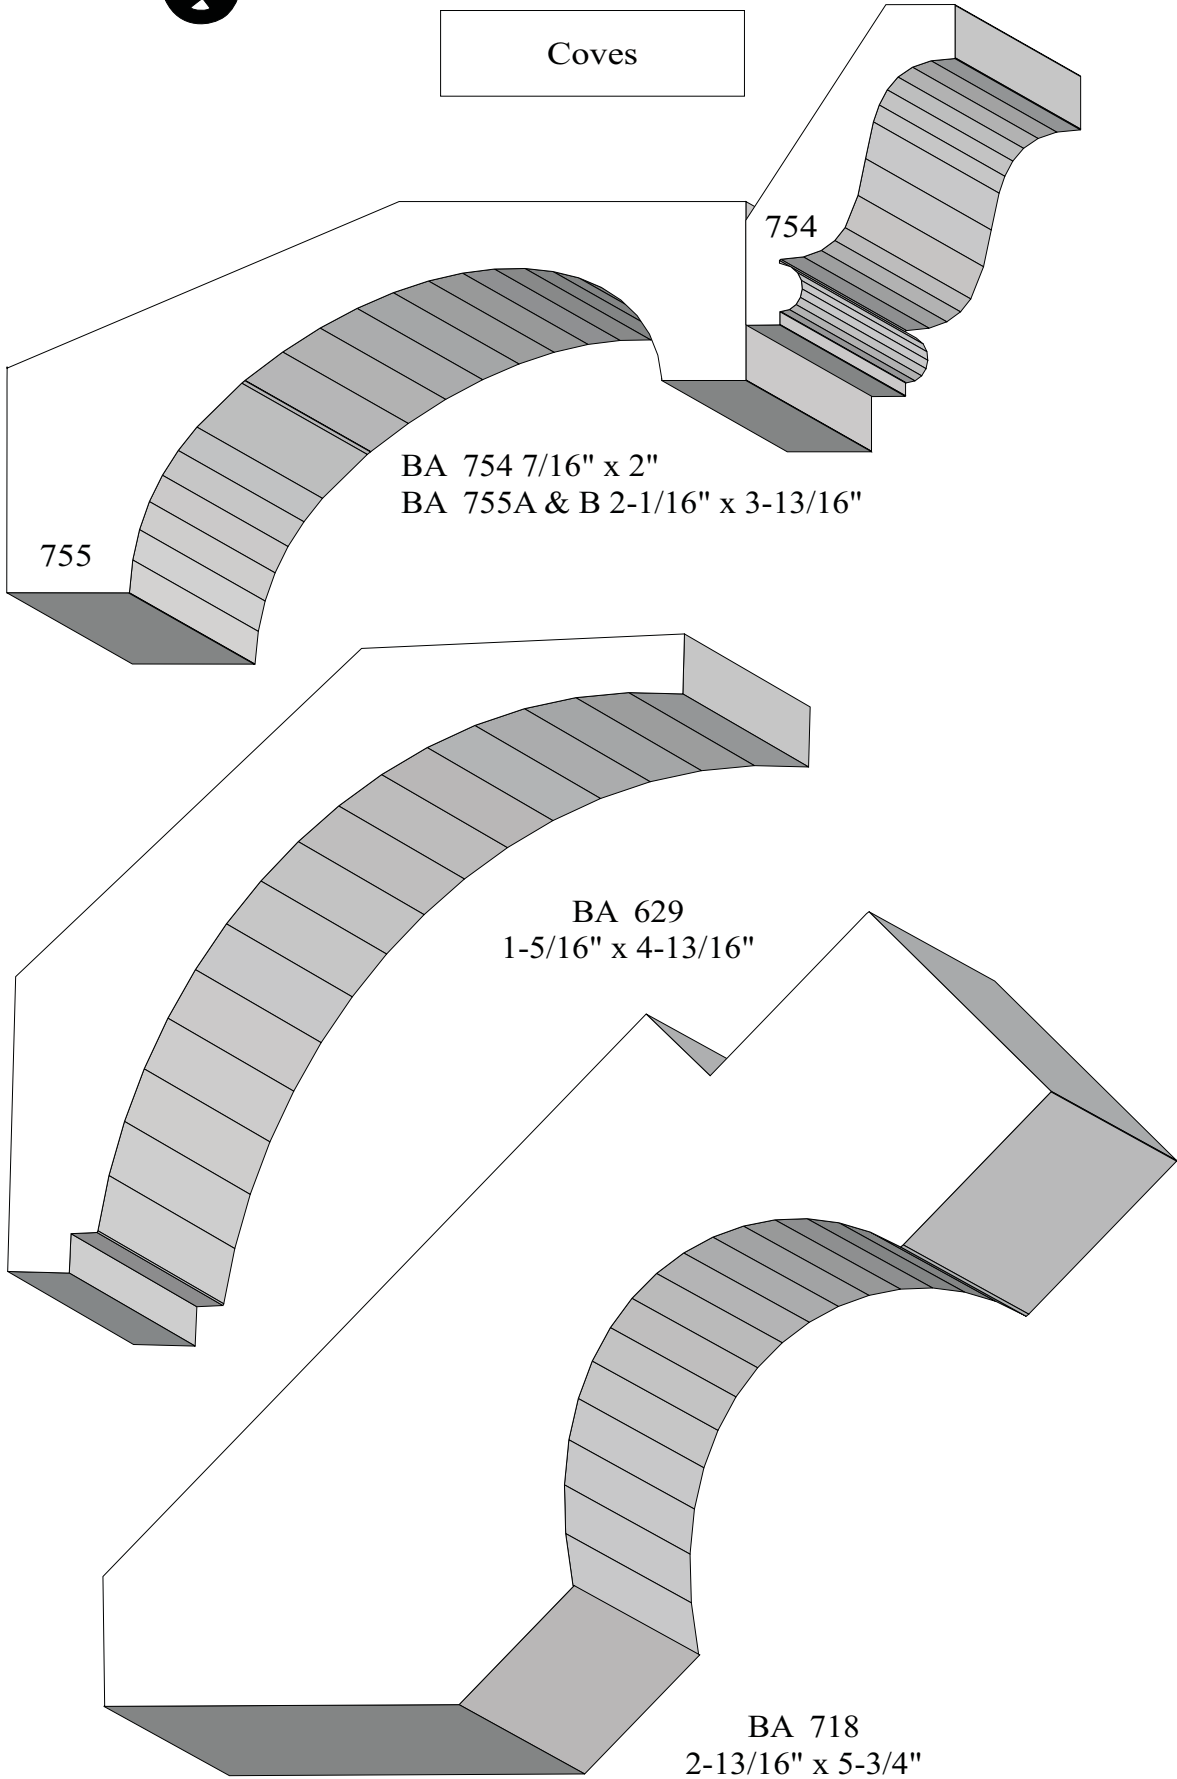

BA 809  
2-1/4" x 4-1/2"

BA 454  
1-3/16" x 2-1/4"

Profile dimensions can be adjusted, please call for details.

Coves

BA 1159  
1-1/4" x 1-3/4"

BA 244  
1-1/2" x 2-5/8"

BA 715  
1-5/8" x 4-11/16"

BA 768  
1-7/8" x 4-5/16"

Profile dimensions can be adjusted, please call for details.

Coves

Profile dimensions can be adjusted, please call for details.

Coves

BA 5  
1-3/16" x 4-1/8"

BA 619A  
1-3/4" x 8-3/8"

Profile dimensions can be adjusted, please call for details.