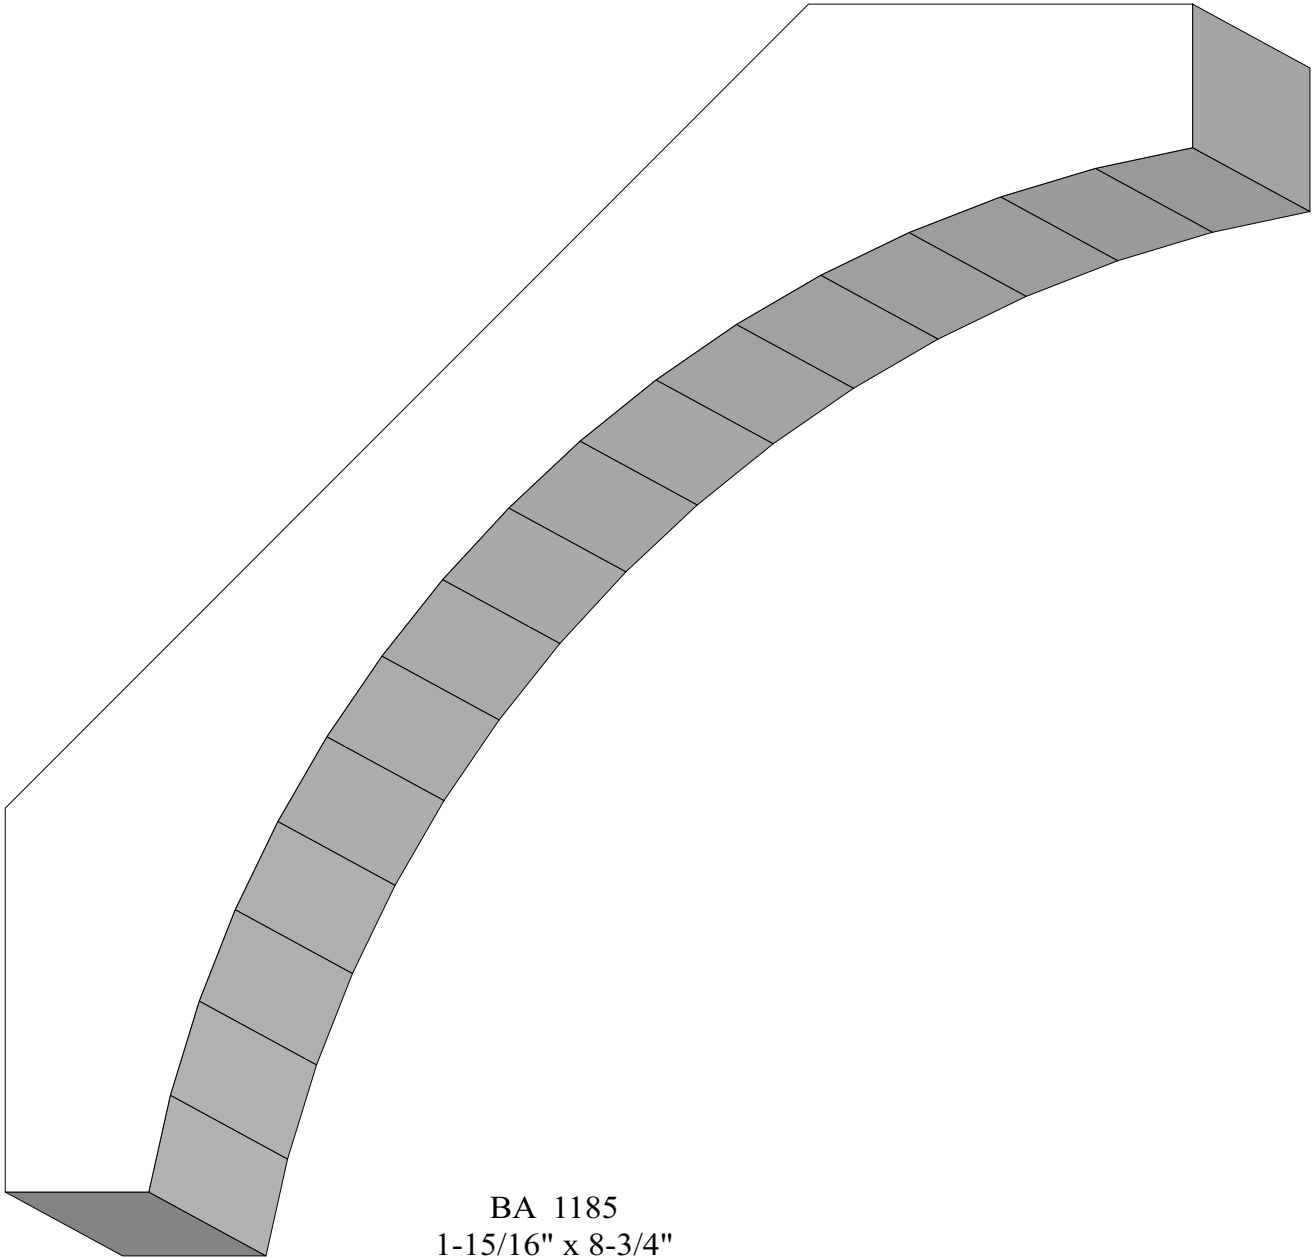

Profile dimensions can be adjusted, please call for details.

Coves

BA 772  
13/16" x 1-1/4"

BA 879  
3/4" x 7/8"

BA 1073  
1-3/8 x 4-5/8"

BA 857  
1-3/8" x 1-3/4"

BA 1000  
1-1/16" x 2"

Profile dimensions can be adjusted, please call for details.

Coves

BA 1394  
3/4" x 1-9/16"

BA 1467  
11/16" x 1-1/4"

BA 1381  
1" x 1-1/2"

BA 1174  
1-1/16" x 1-9/16"

BA 1142  
1-1/8" x 4"

Profile dimensions can be adjusted, please call for details.

Coves

BA 1178  
1-3/4" x 9-1/2"

Profile dimensions can be adjusted, please call for details.

Coves

BA 1185  
1-15/16" x 8-3/4"

Profile dimensions can be adjusted, please call for details.

Coves

BA 1238  
1" x 2-7/8"

BA 1237  
1-1/16" x 3-3/16"

BA 1273  
1" x 3-1/4"

Profile dimensions can be adjusted, please call for details.