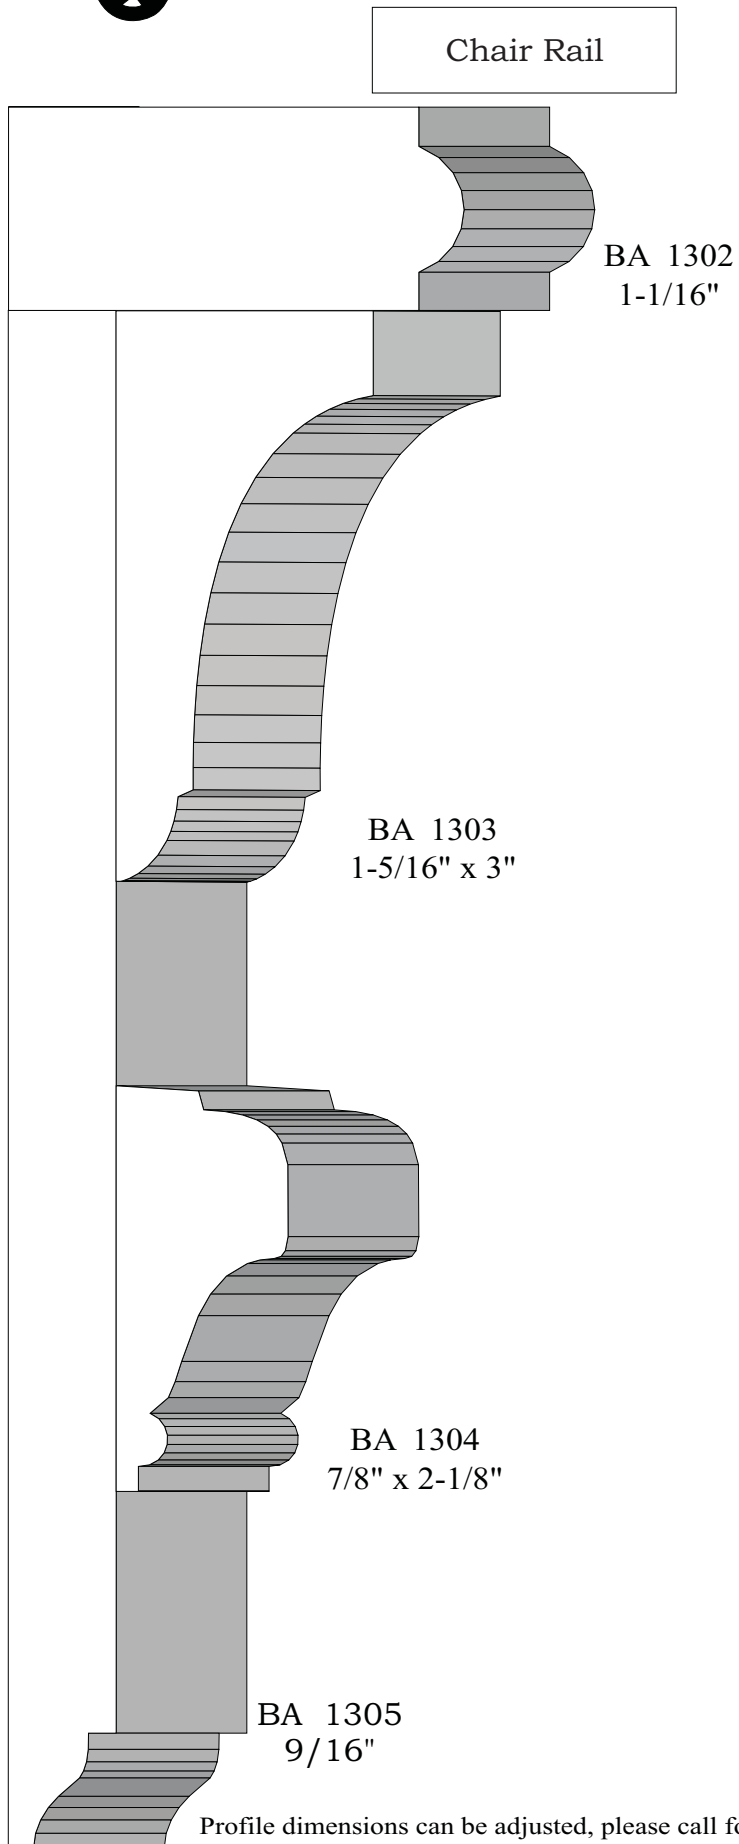

Chair Rail

BA 107  
5/8" x 2-1/2"

BA 600  
13/16" x 2-7/16"

BA 739 7/8" x 1-3/16"  
BA 924 3/4" x 2-7/16"

BA 918  
2-3/4" x 1-1/4"

BA 488  
5/8" x 3"

BA 287  
1-1/8" x 3-1/16"

Profile dimensions can be adjusted, please call for details.

BA 987  
7/8" x 2-13/16"

BA 1015 1-1/4" x 1-1/2"  
BA 1016 13/16" x 3-1/16"

BA 1014 3/4" x 2"  
BA 1015 1-1/4" x 1-1/2"

BA 1018  
1-1/16" x 3-1/8"

Profile dimensions can be adjusted, please call for details.

Chair Rail

BA 1257  
15/16" x 2-7/16"

BA 1139  
1" x 2-3/4"

BA 1197  
5/8" x 3-1/2"

BA 1215  
11/16" x 15/16"

BA 1216  
7/16" x 4-1/16"

BA 1210  
1-3/16" x 3-3/4"

Profile dimensions can be adjusted, please call for details.

Profile dimensions can be adjusted, please call for details.

Chair Rail

BA 1292  
1-1/4" x 3-1/4"

BA 1445  
1" x 1-3/16"

BA 1488  
1-3/16" x 3-1/16"

BA 1474  
1" x 3"

BA 1338  
1-1/8" x 4-1/8"

Profile dimensions can be adjusted, please call for details.