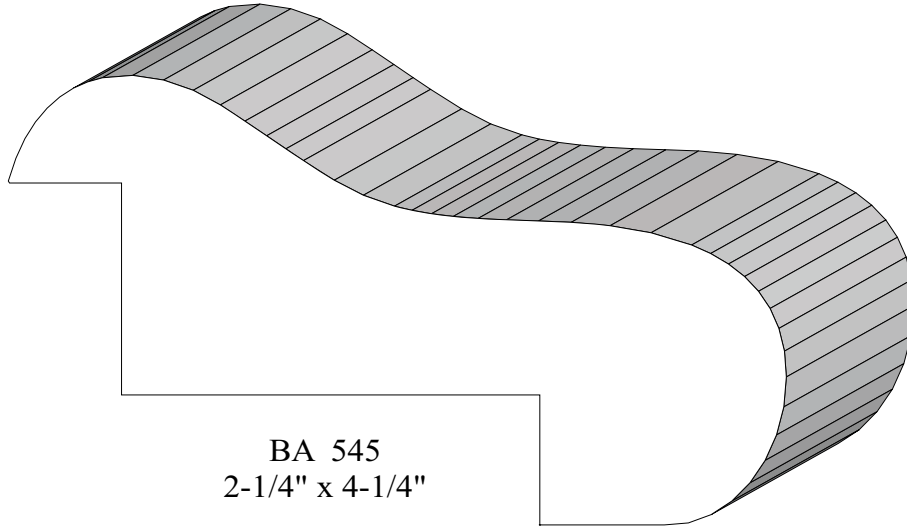

Bar Rail

BA 333
2-1/2" x 2-1/2"

BA 799A, B & C
1-11/16" x 5-1/2"

Profile dimensions can be adjusted, please call for details.

Bar Rail

BA 597
2" x 7"

BA 72
1-13/16" x 1-1/2"

49
1-1/2" x 3-13/16"

Profile dimensions can be adjusted, please call for details.

Bar Rail

Profile dimensions can be adjusted, please call for details.